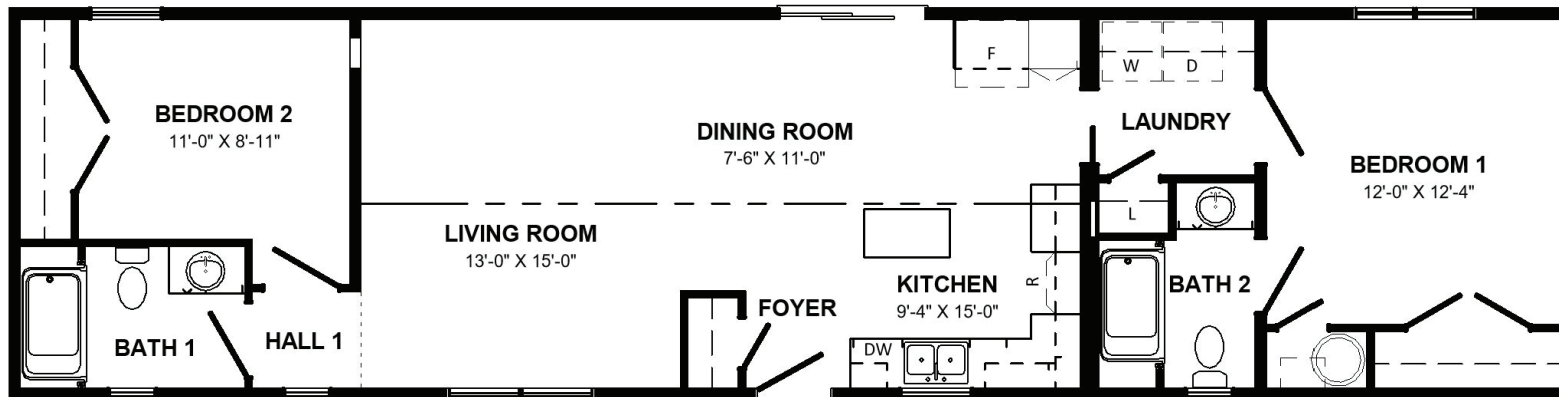

BEE SANDS

Comfort Series **2023**

02
BEDS

1024
SQ. FT.

02
BATH

16x64
W x L

*All renderings & pictures shown are for illustration purposes only. Some items shown may not be standard and/or represent the exact product or finish.

BEE SANDS

Comfort Series **2023**

02
BEDS

1024
SQ. FT.

02
BATH

16x64
W x L

What We Love

- Compact plan
- L shaped kitchen
- Kitchen island and cabinet pantry
- Cathedral ceiling through main living area
- Lots of storage
- Bed 1 ensuite
- Open concept