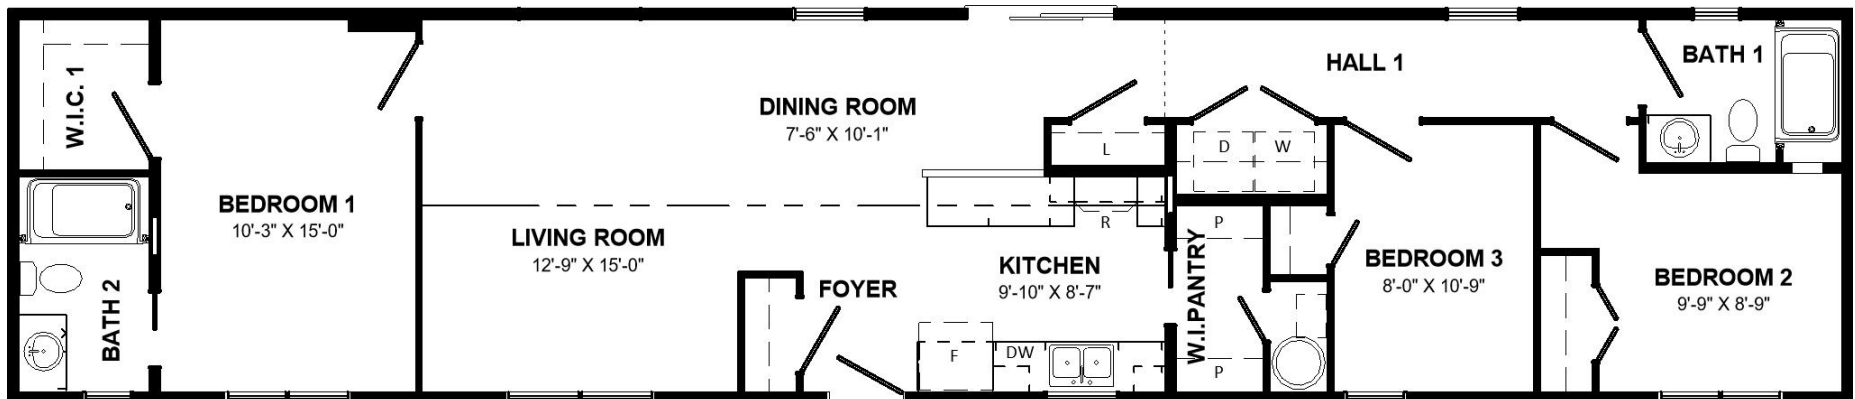

BLOOMFIELD

Comfort Series **2023**

03
BEDS

1200
SQ. FT.

02
BATH

16x75
W x L

Kent  Homes

*All renderings & pictures shown are for illustration purposes only. Some items shown may not be standard and/or represent the exact product or finish.

BLOOMFIELD

Comfort Series **2023**

03
BEDS

1200
SQ. FT.

02
BATH

16x75
W x L

What We Love

- Galley kitchen
- Walk in pantry
- Cathedral ceiling through main living area
- Lots of storage
- Bed 1 ensuite
- Open concept