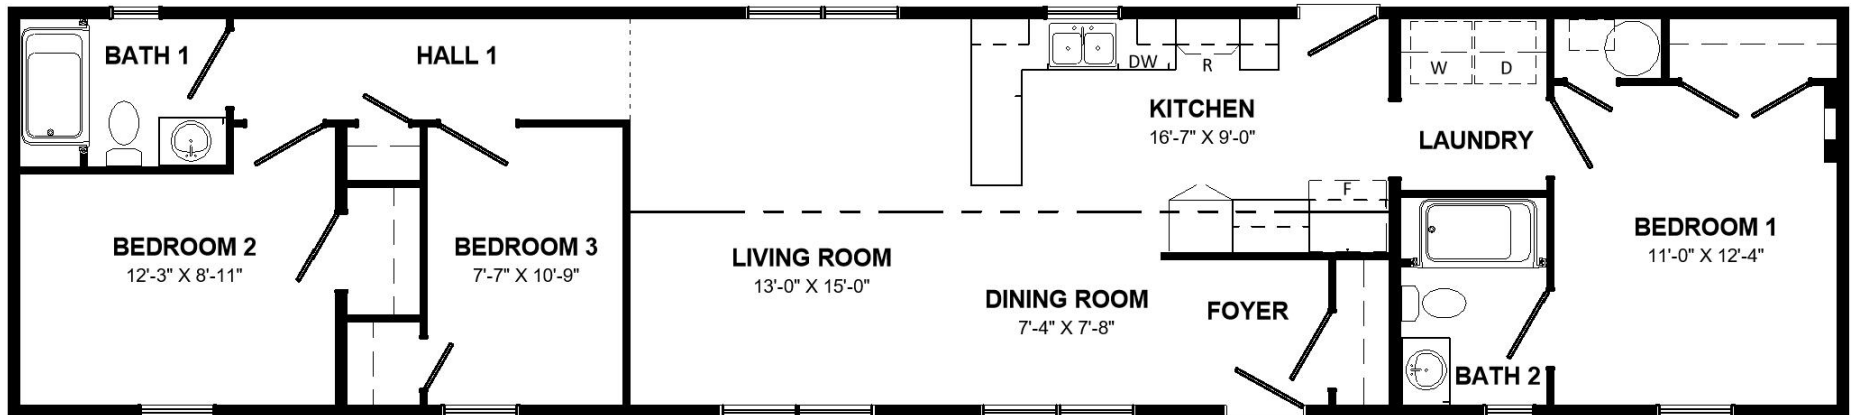

FAIRVIEW

Comfort Series **2023**

03
BEDS

1152
SQ. FT.

02
BATH

16x72
W x L

Kent  Homes

*All renderings & pictures shown are for illustration purposes only. Some items shown may not be standard and/or represent the exact product or finish.

FAIRVIEW

Comfort Series **2023**

03
BEDS

1152
SQ. FT.

02
BATH

16x72
W x L

What We Love

- Large galley kitchen with peninsula
- Cabinet pantry in kitchen
- Cathedral ceiling through main living area
- Private primary bedroom with ensuite
- Inviting foyer
- Spacious and open main living area