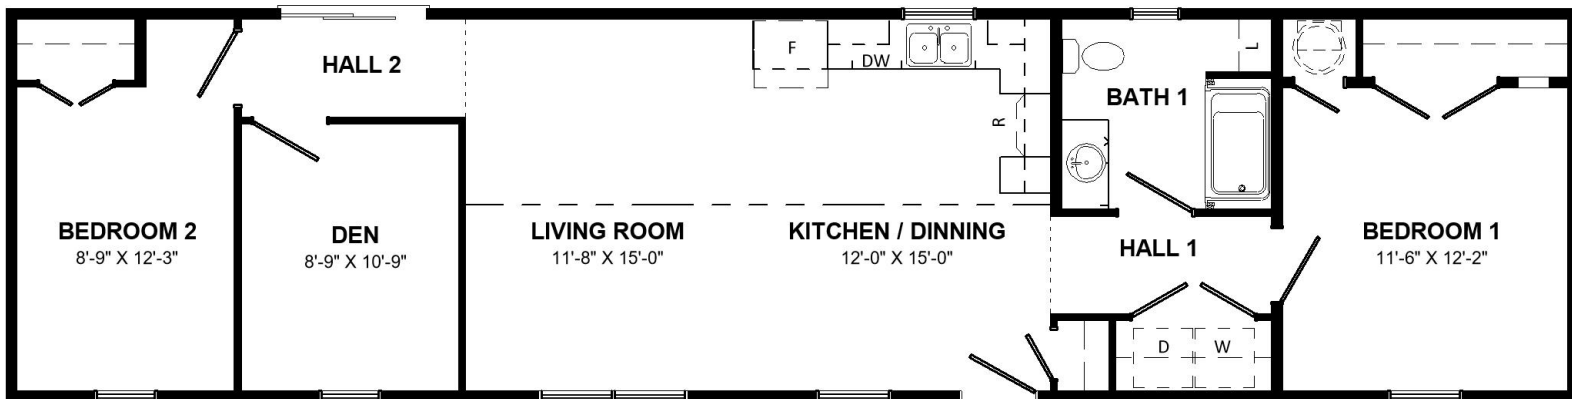

HAZELBROOK

Comfort Series **2023**

03
BEDS

1024
SQ. FT.

01
BATH

16x64
W x L

Kent  Homes

*All renderings & pictures shown are for illustration purposes only. Some items shown may not be standard and/or represent the exact product or finish.

HAZELBROOK

Comfort Series **2023**

03
BEDS

1024
SQ. FT.

01
BATH

16x64
W x L

What We Love

- L-shaped kitchen
- Good sized bedrooms
- Cathedral ceiling through main living area
- Economic design
- Open concept
- Country kitchen layout