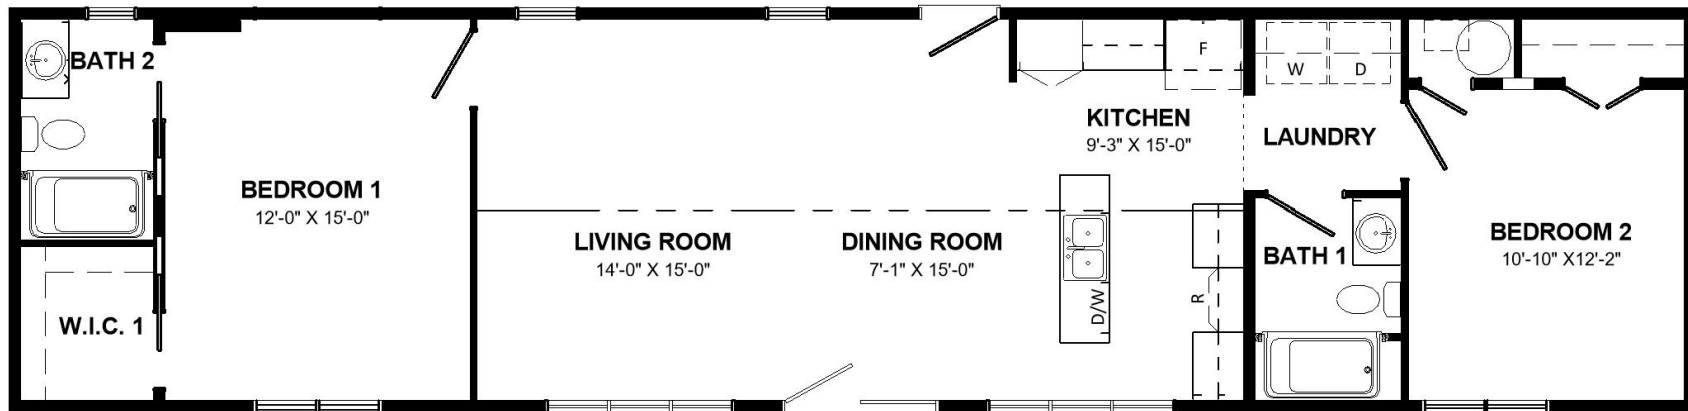

UNIACKE

Comfort Series **2023**

02
BEDS

1072
SQ. FT.

02
BATH

16x67
W x L

Kent  Homes

*All renderings & pictures shown are for illustration purposes only. Some items shown may not be standard and/or represent the exact product or finish.

UNIACKE

Comfort Series **2023**

02
BEDS

1072
SQ. FT.

02
BATH

16x67
W x L

What We Love

- L shaped kitchen with island and 30" cabinet pantry
- Spacious bedrooms
- En suite bath and walk in closet
- Cathedral ceiling in main living area
- Open concept with lots of natural light
- Contemporary exterior with atrium