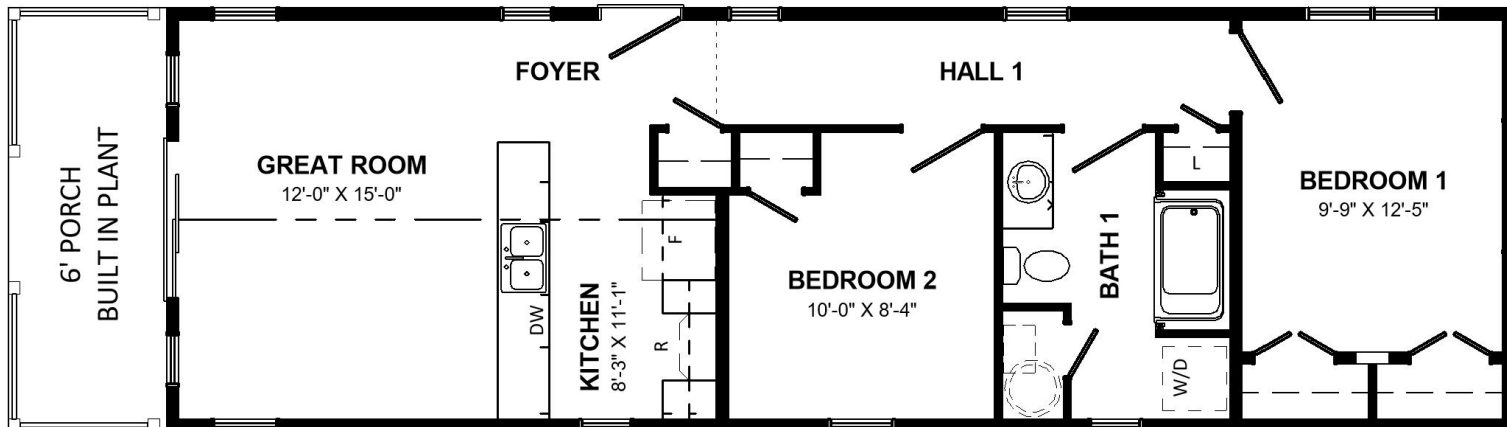

ROBIN

Comfort Series **2023**

02
BEDS

816
SQ. FT.

01
BATH

16x57
W x L

Kent  Homes

*All renderings & pictures shown are for illustration purposes only. Some items shown may not be standard and/or represent the exact product or finish.

ROBIN

Comfort Series **2023**

02
BEDS

816
SQ. FT.

01
BATH

16x57
W x L

What We Love

- Covered front porch
- Galley kitchen with lots of counter space
- Spacious primary bedroom with transom window
- Double closets in primary bedroom
- Spacious second bedroom
- Open Concept main living area
- Attractive exterior
- Main living area has natural light on 3 sides
- Perfect for cottage or small home