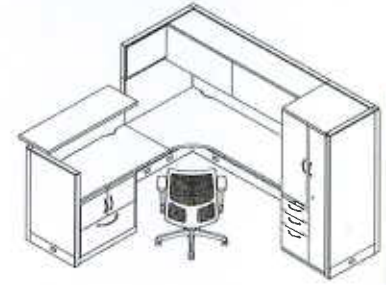

Qty	Product Description	Model #	Fabric Grade	List Price	Price Extension
1	Tackable Panel 42½"H x 24"W	HETP4224F	II	$ 268	$ 268
1	Tackable Panel 42½"H x 48"W	HETP4248F	II	$ 356	$ 356
2	Tackable Panel 65"H x 24"W	HETP6524F	II	$ 320	$ 640
1	Tackable Panel 65"H x 60"W	HETP6560F	II	$ 464	$ 464
1	Tackable Top-Tier Glass Panel 65"H x 36"W	HETP6536D	II	$ 526	$ 526
1	"L" Connector 42½"H	HEC42PL		$ 99	$ 99
1	"L" Connector 65"H	HEC65PL		$ 128	$ 128
1	Straight Connector Kit	HSCKTSP		$ 12	$ 12
1	In-line Variable Height Finishing Kit 22½"H	HEVHF22P		$ 51	$ 51
2	Panel Finished End Covers 42½"H	HEFEC42P		$ 41	$ 82
1	Panel Finished End Covers 65"H	HEFEC65P		$ 50	$ 50
1	Electrical Power Harness 3-1 & 2-2 60"W	HH871260		$ 176	$ 176
1	Duplex Receptacle Circuit 1 3-1 & 2-2	HH871501		$ 32	$ 32
1	Duplex Receptacle Circuit 4 3-1 & 2-2	HH871504		$ 32	$ 32
1	Base In-Feed Cable Base 3-1 & 2-2	HH879072		$ 186	$ 186
1	Primary Worksurface 48"W x 24"D	HEWR2448PS		$ 204	$ 204
	Edgeband w/Scallops				
1	Corner Cove 36" x 60"-24L/24R	HEWV73AARPS		$ 443	$ 443
	Extd RH Edgeband w/Scallops				
1	Straight Countertops - Edgeband 48"W x 15"D	HECS1548PX		$ 180	$ 180
2	24"D Cantilever - One Pair	HCTL242		$ 65	$ 130
1	Worksurface to Tower Bracket Kit	HSTB2W1		$ 54	$ 54
1	Worksurface Bracket Kit	HWSB2		$ 34	$ 34
1	60" Flipper Door Overhead	HRVOH60FM		$ 672	$ 672
1	Task Light 60"W	HH870960		$ 211	$ 211
1	Lateral File Bottom Shelf w/Doors Top "A" Pull	HFC1830DLFA		$ 957	$ 957
1	Flagship® Personal Storage Tower "A" Pull 24"W x 24"D x 64¼"H	HST24723LA		$2,025	$2,025
1	Ignition™ Mid-Back Work Chair	HIWM3		$ 607	$ 607
				TOTAL:	$8,619

Workstations