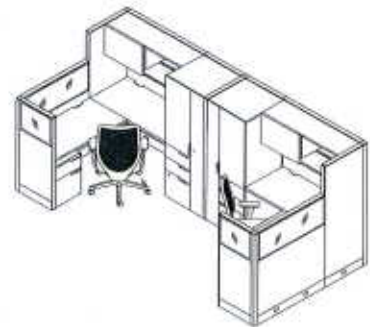

Qty	Product Description	Model #	Fabric Grade	List Price	Price Extension
2	Tackable Top-Tier Glass Panel 50"H x 20"W	HETP5020D	II	$ 437	$ 874
2	Tackable Top-Tier Glass Panel 50"H x 42"W	HETP5042D	II	$ 531	$ 1,062
5	Tackable Panel 65"H x 24"W	HETP6524F	II	$ 320	$ 1,600
5	Tackable Panel 65"H x 48"W	HETP6548F	II	$ 427	$ 2,135
2	Straight Connector Kits	HSCKTPS		$ 12	$ 24
2	"L" Connector 50"H	HEC50PL		$ 115	$ 230
2	"L" Connector 65"H	HEC65PT		$ 128	$ 256
1	"T" Connector 65"H	HEC65PT		$ 128	$ 128
2	Panel Finished End Covers 50"H	HEFEC50P		$ 44	$ 88
1	Panel Finished End Covers 65"H	HEFEC65P		$ 50	$ 50
2	In-line Variable Height Finishing Kit 15"H	HEVHF15P		$ 43	$ 86
2	Electrical Power Harness 3-1 & 2-2 48"W	HH871248		$ 176	$ 352
1	Electrical Pass-Thru w/o Power Block 3-1 & 2-2 48"W	HH871501		$ 99	$ 99
1	Base In-Feed Cable Base 3-1 & 2-2	HH879072		$186	$ 186
1	Duplex Receptacle Circuit 1 3-1 & 2-2	HH871501		$ 32	$ 32
1	Duplex Receptacle Circuit 2 3-1 & 2-2	HH871502		$ 32	$ 32
1	Duplex Receptacle Circuit 4 3-1 & 2-2	HH871504		$ 32	$ 32
1	Duplex Receptacle Circuit 1 3-1 & 2-2	HH871506		$ 32	$ 32
2	LED Task Light 36" w/Power Cord	HLED36A		$ 468	$ 936
2	Primary Worksurface 42"W x 20"D	HEWR2042PS		$ 168	$ 336
	Edgeband w/Scallops				
2	Primary Worksurface 48"W x 24"D	HEWR2448PS		$ 204	$ 408
	Edgeband w/Scallops				
4	24"D Cantilever – One Pair	HCTL242		$ 65	$ 260
2	Worksurface to Tower Bracket Kits	HSTB2W1		$ 54	$ 108
2	Worksurface Bracket Kit	HWSB2		$ 34	$ 68
2	Stack-on Storage w/Sliding Doors 14 1/4"D x 48"W x 13"H	HLSL1448S		$ 731	$ 1,462
2	VoI® for Systems Stack-on Storage Panel Mounted Bracket	HLSLPMB		$ 87	$ 174
2	VoI® Mobile Pedestal 15 3/4"W x 21 1/8"D x 21 1/8"H	HLSL2016MP2		$ 549	$ 1,098
2	VoI® Pedestal Cushion	HLSL2016PH		$ 217	$ 434
1	VoI® Personal Storage Tower (LH) 24"D x 24"W x 65"H	HLSLW446LP		$1,740	$ 1,740
1	VoI® Personal Storage Tower (RH) 24"D x 24"W x 65"H	HLSLW446RP		$1,740	$ 1,740
2	Nucleus® ilira®-stretch Back Work Chair	HN1		$ 749	$ 1,498
				TOTAL:	$17,560