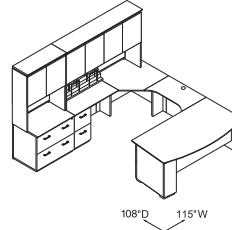

Qty.	Model #	Description	List Price	Price Extension
1	HVN072R	Bow Front, Recessed Modesty Panel, Single Ped Desk, Right Pencil/Media/File 72\"/>	$3,290	$3,290
1	HVN349T	Bridge w/Modesty Panel and Wire Trough 48\"/>	$1,135	$1,135
1	HVN272L	Credenza w/36\"/>	$2,756	$2,756
1	HVN707X	Stack On Storage w/Doors and Enclosed Back 72\"/>	$2,626	$2,626
TOTAL:			$9,807	$9,807

Executive Corner Station
115\"/>

Qty.	Model #	Description	List Price	Price Extension
1	HVN072R	Bow Front, Recessed Modesty Panel, Single Ped Desk, Right Pencil/Media/File 72\"/>	$3,290	$ 3,290
1	HVN707X	Stack On Storage w/Doors and Enclosed Back 72\"/>	$2,626	$ 2,626
1	HVN703X	Stack On Storage w/Doors and Enclosed Back 36\"/>	$1,999	$ 1,999
1	HVN636X	2 Drawer Lateral File 36\"/>	$2,060	$ 2,060
1	HVN122L	Left Return, File/File 42\"/>	$2,190	$ 2,190
1	HVN303X	Freestanding Corner Unit 24\"/>	$2,109	$ 2,109
1	HVN336M	Bridge with Modesty Panel and Wire Trough 36\"/>	$ 940	$ 940
1	HVN730X	Modular File Organizer $ 711	$ 711	$ 711
1	HVN713X	Tackboard For Use with Stack On Storage 34\"/>	$ 168	$ 168
TOTAL:			$16,093	$16,093