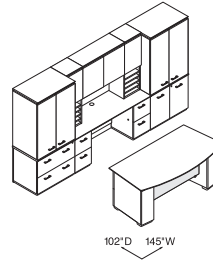

Desk Workstation
108\"/>

| Qty. | Model # | Description | List Price | Price Extension |
|---------------|---------|---|-----------------|-----------------|
| 1 | HVN072D | Bow Front, Recessed Modesty Panel, Double Ped Desk, Left Pencil/Media/File, Right File/File 72\"/> | | |
| 1 | HVN271D | Credenza with Kneespace, File/File 72\"/> | | |
| 1 | HVN707X | Stack On Storage w/Doors and Enclosed Back 72\"/> | | |
| 1 | HVN632L | Personal Wardrobe/Storage Cabinet, Left 18 ¹ / ₁₆ \"/> | | |
| 1 | HVN632R | Personal Wardrobe/Storage Cabinet, Right 18 ¹ / ₁₆ \"/> | | |
| TOTAL: | | | \$15,706 | |

Components used are listed on pages 18-27. Order components individually.
Other configurations are possible, including various sizes of some components.

Peninsula U-Station
72\"/>

| Qty. | Model # | Description | List Price | Price Extension |
|---------------|---------|--|----------------|-----------------|
| 1 | HVN372X | Bullet Peninsula 72\"/> | \$2,247 | \$2,247 |
| 1 | HVN349M | Bridge w/Modesty Panel and Wire Trough 48\"/> | \$ 983 | \$ 983 |
| 1 | HVN272L | Credenza w/36\"/> | \$2,756 | \$2,756 |
| 1 | HVN707X | Stack On Storage w/Doors and Enclosed Back 72\"/> | \$2,626 | \$2,626 |
| TOTAL: | | | \$8,612 | \$8,612 |