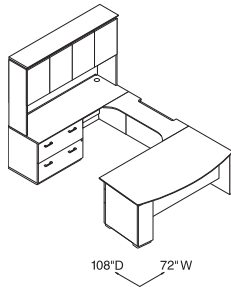

Components used are listed on pages 18-27. Order components individually.
Other configurations are possible, including various sizes of some components.

Peninsula U-Station
72\"/>

| Qty. | Model # | Description | List Price | Price Extension |
|---------------|---------|--|----------------|-----------------|
| 1 | HVN372X | Bullet Peninsula 72\"/> | \$2,247 | \$2,247 |
| 1 | HVN349M | Bridge w/Modesty Panel and Wire Trough 48\"/> | \$ 983 | \$ 983 |
| 1 | HVN272L | Credenza w/36\"/> | \$2,756 | \$2,756 |
| 1 | HVN707X | Stack On Storage w/Doors and Enclosed Back 72\"/> | \$2,626 | \$2,626 |
| TOTAL: | | | \$8,612 | \$8,612 |

Private Office
145\"/>

| Qty. | Model # | Description | List Price | Price Extension |
|---------------|---------|---|-----------------|-----------------|
| 1 | HVN070D | Bow Front, Recessed Glass Modesty Panel, Double Ped Desk, Left Pencil/Media/File, Right File/File 72\"/> | \$4,527 | \$ 4,527 |
| 1 | HVN271D | Credenza with Kneespace, File/File 72\"/> | \$3,028 | \$ 3,028 |
| 1 | HVN722X | Wall Mount Suspended Storage 2-Doors 40\"/> | \$1,781 | \$ 1,781 |
| 1 | HVN752R | Tower Organizer 15\"/> | \$1,566 | \$ 1,566 |
| 1 | HVN752L | Tower Organizer 15\"/> | \$1,566 | \$ 1,566 |
| 1 | HVN636X | 2 Drawer Lateral File 36\"/> | \$2,060 | \$ 2,060 |
| 1 | HVN624X | Storage Cabinet w/Doors 36\"/> | \$2,027 | \$ 2,027 |
| 2 | HVN615X | Bookcase Hutch w/Wood Doors 36\"/> | \$2,363 | \$ 4,726 |
| TOTAL: | | | \$21,281 | \$21,281 |