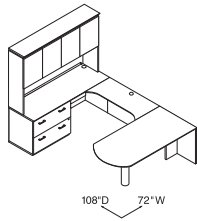

Components used are listed on pages 18-27. Order components individually.
Other configurations are possible, including various sizes of some components.