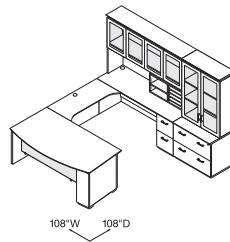

Components used are listed on pages 18-27. Order components individually.
Other configurations are possible, including various sizes of some components.

Corner U-Station
108\"/>

| Qty. | Model # | Description | List Price | Price Extension |
|---------------|---------|--|----------------|-----------------|
| 1 | HVN072L | Bow Front, Recessed Modesty Panel, Single Ped Desk, Pencil/Media/File – Left 72\"/> | | |
| 1 | HVN336M | Bridge w/Modesty Panel and Wire Trough 36\"/> | | |
| 1 | HVN303X | Freestanding Corner Unit 24\"/> | | |
| 1 | HVN182R | Right Return, File/File 48\"/> | | |
| TOTAL: | | | \$8,580 | |

Executive Office
72\"/>

| Qty. | Model # | Description | List Price | Price Extension |
|---------------|---------|---|----------------|-----------------|
| 1 | HVN072D | Bow Front, Recessed Modesty Panel, Double Ped Desk, Left Pencil/Media/File, Right File/File 72\"/> | | |
| 1 | HVN271S | Credenza with Storage, File/File 72\"/> | | |
| 1 | HVN707X | Stack On Storage w/Doors and Enclosed Back 72\"/> | | |
| TOTAL: | | | \$9,934 | |