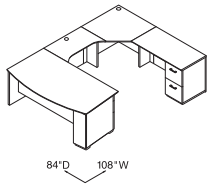

Components used are listed on pages 18-27. Order components individually.
Other configurations are possible, including various sizes of some components.

Corner U-Station
108\"/>

| Qty. | Model # | Description | List Price | Price Extension |
|---------------|---------|--|----------------|-----------------|
| 1 | HVN072L | Bow Front, Recessed Modesty Panel, Single Ped Desk, Pencil/Media/File – Left 72\"/> | | |
| 1 | HVN336M | Bridge w/Modesty Panel and Wire Trough 36\"/> | | |
| 1 | HVN303X | Freestanding Corner Unit 24\"/> | | |
| 1 | HVN182R | Right Return, File/File 48\"/> | | |
| TOTAL: | | | \$8,580 | |

Executive Office
72\"/>

| Qty. | Model # | Description | List Price | Price Extension |
|---------------|---------|---|----------------|-----------------|
| 1 | HVN072D | Bow Front, Recessed Modesty Panel, Double Ped Desk, Left Pencil/Media/File, Right File/File 72\"/> | | |
| 1 | HVN271S | Credenza with Storage, File/File 72\"/> | | |
| 1 | HVN707X | Stack On Storage w/Doors and Enclosed Back 72\"/> | | |
| TOTAL: | | | \$9,934 | |