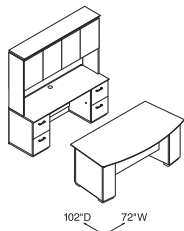

Desk Workstation
72\"/>

Qty.	Model #	Description	List Price	Price Extension
1	HVN072D	Bow Front, Recessed Modesty Panel, Double Ped Desk, Left Pencil/Media/File, Right File/File 72\"/>	$3,886	$3,886
1	HVN271D	Credenza with Kneespace, File/File 72\"/>	$3,028	$3,028
1	HVN707X	Stack On Storage w/Doors and Enclosed Back 72\"/>	$2,626	$2,626
TOTAL:			$9,540	$9,540