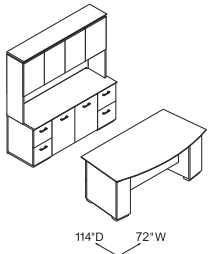

Components used are listed on pages 18-27. Order components individually.
Other configurations are possible, including various sizes of some components.

Corner U-Station
108\"/>

| Qty. | Model # | Description | List Price | Price Extension |
|---------------|---------|--|----------------|-----------------|
| 1 | HVN072L | Bow Front, Recessed Modesty Panel, Single Ped Desk, Pencil/Media/File – Left 72\"/> | | |
| 1 | HVN336M | Bridge w/Modesty Panel and Wire Trough 36\"/> | | |
| 1 | HVN303X | Freestanding Corner Unit 24\"/> | | |
| 1 | HVN182R | Right Return, File/File 48\"/> | | |
| TOTAL: | | | \$8,580 | |

Executive Office
72\"/>

| Qty. | Model # | Description | List Price | Price Extension |
|---------------|---------|---|----------------|-----------------|
| 1 | HVN072D | Bow Front, Recessed Modesty Panel, Double Ped Desk, Left Pencil/Media/File, Right File/File 72\"/> | | |
| 1 | HVN271S | Credenza with Storage, File/File 72\"/> | | |
| 1 | HVN707X | Stack On Storage w/Doors and Enclosed Back 72\"/> | | |
| TOTAL: | | | \$9,934 | |