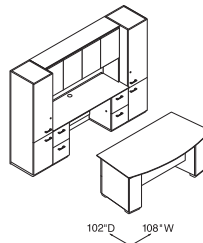

Qty.	Model #	Description	List Price	Price Extension
1	HVN070L	Bow Front, Recessed Glass Modesty Panel, Single Ped Desk, Left Pencil/Media/File 72\"/>		
1	HVN707G	Stack On Storage w/Glass Doors and Enclosed Back 72\"/>		
1	HVN614G	Bookcase Hutch w/Glass Doors 36\"/>		
1	HVN271R	Single Pedestal Credenza, Right, File/File 72\"/>		
1	HVN636X	2 Drawer Lateral File 36³/₁₆\"/>		
1	HVN349M	Bridge with Modesty Panel 48\"/>		
1	HVN712X	Modular Paper Management System $ 852	$ 852	
1	HVN713X	Tackboard For Use with Stack On Storage 34⁵/₈\"/>		
TOTAL:			$16,203	

Desk Workstation
108\"/>