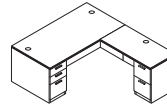

Modular Storage
144"W x 102"D

Qty.	Model #	Description	List Price	Price Extension
1	HVW078X	Table Desk with Center Drawer 72"W x 36"D x 29 1/2"H	\$2,124	\$ 2,124
1	HVW271D	Credenza with Kneespace 72"W x 24"D x 29 1/2"H	\$2,216	\$ 2,216
2	HVW613G	Bookcase Hutch with Glass Doors 36"W x 15 1/8"D x 42"H	\$1,919	\$ 3,838
2	HVW636X	Lateral file 2 drawer 36"W x 24"D x 29 1/2"H	\$1,366	\$ 2,732
2	HVW745G	36" Wall Mount Storage Wood Frame with Glass Doors 36"W x 15 1/8"D x 17"H	\$1,363	\$ 2,726
2	HVW715X	Tackboard for 36"W Wall Mount Grade II 35 1/8"W x 24"H	\$ 161	\$ 322
TOTAL:			\$13,958	

Desk "L" Workstation Right
72"W x 84"D

Qty.	Model #	Description	List Price	Price Extension
1	HVW076L	Single Pedestal Desk, Left 72"W x 36"D x 29 1/2"H	\$2,162	\$2,162
1	HVW182R	Return, Right 48"W x 24"D x 29 1/2"H	\$1,472	\$1,472
TOTAL:			\$3,634	

Peninsula "L" Workstation with Storage
120"W x 72"D

Qty.	Model #	Description	List Price	Price Extension
1	HVW372X	Bullet Peninsula Top 72"W x 36"D	\$1,537	\$ 1,537
1	HVW371X	End Panel for Peninsula 36"W x 7 5/8"D x 28 3/8"H	\$ 434	\$ 434
1	HVW370X	Column Support for Peninsula 4"Diameter x 28 3/8"H	\$ 310	\$ 310
1	HVW908X	Modesty Panel for Peninsula 45"W x 2 1/4"D x 12"H	\$ 572	\$ 572
4	HVW744A	30" Wall Mount Storage Silver Frame with Frosted Doors 30"W x 15 1/8"D x 17"H	\$1,252	\$ 5,008
1	HVW182R	Return, Right 48"W x 24"D x 29 1/2"H	\$1,472	\$ 1,472
1	HVW636X	Lateral file 2 drawer 36"W x 24"D x 29 1/2"H	\$1,366	\$ 1,366
TOTAL:			\$10,699	