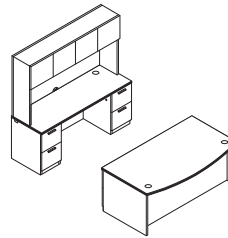

Modular Storage
144"W x 102"D

Qty.	Model #	Description	List Price	Price Extension
1	HVW078X	Table Desk with Center Drawer 72"W x 36"D x 29 1/2"H	\$2,124	\$ 2,124
1	HVW271D	Credenza with Kneespace 72"W x 24"D x 29 1/2"H	\$2,216	\$ 2,216
2	HVW613G	Bookcase Hutch with Glass Doors 36"W x 15 1/8"D x 42"H	\$1,919	\$ 3,838
2	HVW636X	Lateral file 2 drawer 36"W x 24"D x 29 1/2"H	\$1,366	\$ 2,732
2	HVW745G	36" Wall Mount Storage Wood Frame with Glass Doors 36"W x 15 1/8"D x 17"H	\$1,363	\$ 2,726
2	HVW715X	Tackboard for 36"W Wall Mount Grade II 35 1/8"W x 24"H	\$ 161	\$ 322
TOTAL:			\$13,958	

Desk "L" Workstation Right
72"W x 84"D

Qty.	Model #	Description	List Price	Price Extension
1	HVW076L	Single Pedestal Desk, Left 72"W x 36"D x 29 1/2"H	\$2,162	\$2,162
1	HVW182R	Return, Right 48"W x 24"D x 29 1/2"H	\$1,472	\$1,472
TOTAL:			\$3,634	

Peninsula "L" Workstation with Storage
120"W x 72"D

Qty.	Model #	Description	List Price	Price Extension
1	HVW372X	Bullet Peninsula Top 72"W x 36"D	\$1,537	\$ 1,537
1	HVW371X	End Panel for Peninsula 36"W x 7 5/8"D x 28 3/8"H	\$ 434	\$ 434
1	HVW370X	Column Support for Peninsula 4"Diameter x 28 3/8"H	\$ 310	\$ 310
1	HVW908X	Modesty Panel for Peninsula 45"W x 2 1/4"D x 12"H	\$ 572	\$ 572
4	HVW744A	30" Wall Mount Storage Silver Frame with Frosted Doors 30"W x 15 1/8"D x 17"H	\$1,252	\$ 5,008
1	HVW182R	Return, Right 48"W x 24"D x 29 1/2"H	\$1,472	\$ 1,472
1	HVW636X	Lateral file 2 drawer 36"W x 24"D x 29 1/2"H	\$1,366	\$ 1,366
TOTAL:			\$10,699	