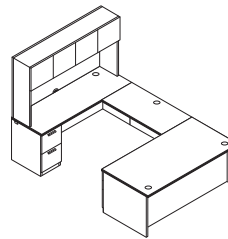

Desk "U" Workstation with Storage
72"W x 108"D

Qty.	Model #	Description	List Price	Price Extension
1	HVW076R	Rectangle Single Pedestal Desk, Right 72"W x 36"D x 29 1/2"H	$2,162	$2,162
1	HVW271L	Single Pedestal Credenza 72"W x 24"D x 29 1/2"H	$1,763	$1,763
1	HVW348X	Bridge with Modesty Panel 48"W x 24"D x 29 1/2"H	$ 690	$ 690
1	HVW707X	Stack-on Storage with Wood Doors and Enclosed Back 71 1/8"W x 15 1/8"D x 29 1/2"H	$1,990	$1,990
TOTAL:			$6,605