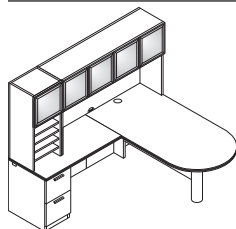

Peninsula "L" Workstation
84"W x 72"D

Qty.	Model #	Description	List Price	Price Extension
1	HVW706A	Stack-on Storage with Silver Frame and Frosted Doors 65 1/8"W x 15 1/8"D x 42"H	$2,465	$2,465
1	HVW704LA	Storage Tower Organizer, Silver Frame 18"W x 15 1/8"D x 42"H	$1,435	$1,435
1	HVW372X	Bullet Peninsula Top 72"W x 36"D	$1,537	$1,537
1	HVW371X	End Panel for Peninsula 36"W x 7 5/8"D x 28 3/8"H	$ 434	$ 434
1	HVW370X	Column Support for Peninsula 4" diameter x 28 3/8"H	$ 310	$ 310
1	HVW908X	Modesty Panel for Peninsula 45"W x 2 1/4"D x 12"H	$ 572	$ 572
1	HVW182L	Return, Left 48"W x 24"D x 29 1/2"H	$1,472	$1,472
TOTAL:			$8,225