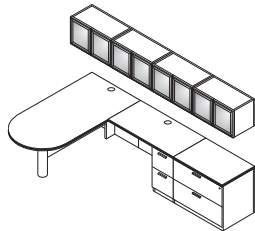

Modular Storage
144"W x 102"D

Qty.	Model #	Description	List Price	Price Extension
1	HVW078X	Table Desk with Center Drawer 72"W x 36"D x 29 1/2"H	\$2,124	\$ 2,124
1	HVW271D	Credenza with Kneespace 72"W x 24"D x 29 1/2"H	\$2,216	\$ 2,216
2	HVW613G	Bookcase Hutch with Glass Doors 36"W x 15 1/8"D x 42"H	\$1,919	\$ 3,838
2	HVW636X	Lateral file 2 drawer 36"W x 24"D x 29 1/2"H	\$1,366	\$ 2,732
2	HVW745G	36" Wall Mount Storage Wood Frame with Glass Doors 36"W x 15 1/8"D x 17"H	\$1,363	\$ 2,726
2	HVW715X	Tackboard for 36"W Wall Mount Grade II 35 1/8"W x 24"H	\$ 161	\$ 322
TOTAL:			\$13,958	

Desk "L" Workstation Right
72"W x 84"D

Qty.	Model #	Description	List Price	Price Extension
1	HVW076L	Single Pedestal Desk, Left 72"W x 36"D x 29 1/2"H	\$2,162	\$2,162
1	HVW182R	Return, Right 48"W x 24"D x 29 1/2"H	\$1,472	\$1,472
TOTAL:			\$3,634	

Peninsula "L" Workstation with Storage
120"W x 72"D

Qty.	Model #	Description	List Price	Price Extension
1	HVW372X	Bullet Peninsula Top 72"W x 36"D	\$1,537	\$ 1,537
1	HVW371X	End Panel for Peninsula 36"W x 7 5/8"D x 28 3/8"H	\$ 434	\$ 434
1	HVW370X	Column Support for Peninsula 4"Diameter x 28 3/8"H	\$ 310	\$ 310
1	HVW908X	Modesty Panel for Peninsula 45"W x 2 1/4"D x 12"H	\$ 572	\$ 572
4	HVW744A	30" Wall Mount Storage Silver Frame with Frosted Doors 30"W x 15 1/8"D x 17"H	\$1,252	\$ 5,008
1	HVW182R	Return, Right 48"W x 24"D x 29 1/2"H	\$1,472	\$ 1,472
1	HVW636X	Lateral file 2 drawer 36"W x 24"D x 29 1/2"H	\$1,366	\$ 1,366
TOTAL:			\$10,699	