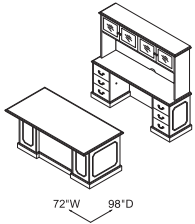

Components used are listed on pages 65-68. Order components individually.  
Other configurations are possible, including various sizes of some components.

**Desk Workstation**  
72"W x 98"D

Qty.	Model #	Description	List Price	Price Extension
1	HPE741	Double Pedestal Desk - 2/2 72"W x 36"D x 30½"H	\$3,349	\$3,349
1	HPE722	Credenza w/Kneespace, b/f 72"W x 20"D x 30½"H	\$2,869	\$2,869
1	HPE202	Stack-on Storage, Glass Doors 71¼"W x 16"D x 43⅞"H	\$2,904	\$2,904
<b>TOTAL:</b>			<b>\$9,122</b>	

**Desk "U" Workstation**  
72"W x 104"D

Qty.	Model #	Description	List Price	Price Extension
1	HPE743L	Single Pedestal Desk, Left, box/file 72"W x 36"D x 30½"H	\$2,818	\$2,818
1	HPE601	Bridge 48"W x 24"D x 30½"H	\$1,038	\$1,038
1	HPE725R	Credenza with 36" Lateral 72"W x 20"D x 30½"H	\$2,324	\$2,324
1	HPE202	Stack-on Storage, Glass Doors 71¼"W x 16"D x 43⅞"H	\$2,904	\$2,904
<b>TOTAL:</b>			<b>\$9,084</b>	

**Desk "L" Workstation**  
66"W x 78"D

Qty.	Model #	Description	List Price	Price Extension
1	HPE732R	Single Pedestal Desk, Right - 2/2 66"W x 30"D x 30½"H	\$2,717	\$2,717
1	HPE711L	Left Return, Box/File 48"W x 24"D x 30½"H	\$1,979	\$1,979
<b>TOTAL:</b>			<b>\$4,696</b>	