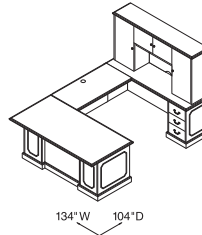

Components used are listed on pages 65-68. Order components individually.  
Other configurations are possible, including various sizes of some components.

**Desk Workstation**  
72"W x 98"D

Qty.	Model #	Description	List Price	Price Extension
1	HPE741	Double Pedestal Desk - 2/2 72"W x 36"D x 30½"H	\$3,349	\$3,349
1	HPE722	Credenza w/Kneespace, b/f 72"W x 20"D x 30½"H	\$2,869	\$2,869
1	HPE202	Stack-on Storage, Glass Doors 71¼"W x 16"D x 43⅞"H	\$2,904	\$2,904
<b>TOTAL:</b>			<b>\$9,122</b>	

**Desk "U" Workstation**  
72"W x 104"D

Qty.	Model #	Description	List Price	Price Extension
1	HPE743L	Single Pedestal Desk, Left, box/file 72"W x 36"D x 30½"H	\$2,818	\$2,818
1	HPE601	Bridge 48"W x 24"D x 30½"H	\$1,038	\$1,038
1	HPE725R	Credenza with 36" Lateral 72"W x 20"D x 30½"H	\$2,324	\$2,324
1	HPE202	Stack-on Storage, Glass Doors 71¼"W x 16"D x 43⅞"H	\$2,904	\$2,904
<b>TOTAL:</b>			<b>\$9,084</b>	

**Desk "L" Workstation**  
66"W x 78"D

Qty.	Model #	Description	List Price	Price Extension
1	HPE732R	Single Pedestal Desk, Right - 2/2 66"W x 30"D x 30½"H	\$2,717	\$2,717
1	HPE711L	Left Return, Box/File 48"W x 24"D x 30½"H	\$1,979	\$1,979
<b>TOTAL:</b>			<b>\$4,696</b>	