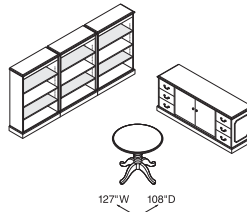

Components used are listed on pages 65-68. Order components individually.  
Other configurations are possible, including various sizes of some components.

**Desk Workstation**  
72"W x 98"D

Qty.	Model #	Description	List Price	Price Extension
1	HPE741	Double Pedestal Desk - 2/2 72"W x 36"D x 30½"H	\$3,349	\$3,349
1	HPE722	Credenza w/Kneespace, b/f 72"W x 20"D x 30½"H	\$2,869	\$2,869
1	HPE202	Stack-on Storage, Glass Doors 71¼"W x 16"D x 43⅞"H	\$2,904	\$2,904
<b>TOTAL:</b>			<b>\$9,122</b>	

**Desk "U" Workstation**  
72"W x 104"D

Qty.	Model #	Description	List Price	Price Extension
1	HPE743L	Single Pedestal Desk, Left, box/file 72"W x 36"D x 30½"H	\$2,818	\$2,818
1	HPE601	Bridge 48"W x 24"D x 30½"H	\$1,038	\$1,038
1	HPE725R	Credenza with 36" Lateral 72"W x 20"D x 30½"H	\$2,324	\$2,324
1	HPE202	Stack-on Storage, Glass Doors 71¼"W x 16"D x 43⅞"H	\$2,904	\$2,904
<b>TOTAL:</b>			<b>\$9,084</b>	

**Desk "L" Workstation**  
66"W x 78"D

Qty.	Model #	Description	List Price	Price Extension
1	HPE732R	Single Pedestal Desk, Right - 2/2 66"W x 30"D x 30½"H	\$2,717	\$2,717
1	HPE711L	Left Return, Box/File 48"W x 24"D x 30½"H	\$1,979	\$1,979
<b>TOTAL:</b>			<b>\$4,696</b>	

**Conference Table with Credenza and Storage**  
127"W x 108"D

Qty.	Model #	Description	List Price	Price Extension
3	HPE103	Bookcase, 3-Shelf 33"W x 13"D x 48"H	\$1,586	\$4,758
1	HVTD42	Preside® Conference Table Top 42"Diameter	\$1,348	\$1,348
1	H94011	Queen Anne Base Kit	\$ 556	\$ 556
1	HPE721	Credenza with Doors 72"W x 20"D x 30½"H	\$3,154	\$3,154
<b>TOTAL:</b>			<b>\$9,816</b>	