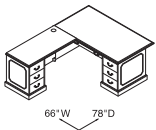

Components used are listed on pages 65-68. Order components individually.  
Other configurations are possible, including various sizes of some components.

**Desk Workstation**  
72"W x 98"D

Qty.	Model #	Description	List Price	Price Extension
1	HPE741	Double Pedestal Desk - 2/2 72"W x 36"D x 30½"H	\$3,349	\$3,349
1	HPE722	Credenza w/Kneespace, b/f 72"W x 20"D x 30½"H	\$2,869	\$2,869
1	HPE202	Stack-on Storage, Glass Doors 71¼"W x 16"D x 43⅞"H	\$2,904	\$2,904
<b>TOTAL:</b>			<b>\$9,122</b>	

**Desk "U" Workstation**  
72"W x 104"D

Qty.	Model #	Description	List Price	Price Extension
1	HPE743L	Single Pedestal Desk, Left, box/file 72"W x 36"D x 30½"H	\$2,818	\$2,818
1	HPE601	Bridge 48"W x 24"D x 30½"H	\$1,038	\$1,038
1	HPE725R	Credenza with 36" Lateral 72"W x 20"D x 30½"H	\$2,324	\$2,324
1	HPE202	Stack-on Storage, Glass Doors 71¼"W x 16"D x 43⅞"H	\$2,904	\$2,904
<b>TOTAL:</b>			<b>\$9,084</b>	

**Desk "L" Workstation**  
66"W x 78"D

Qty.	Model #	Description	List Price	Price Extension
1	HPE732R	Single Pedestal Desk, Right - 2/2 66"W x 30"D x 30½"H	\$2,717	\$2,717
1	HPE711L	Left Return, Box/File 48"W x 24"D x 30½"H	\$1,979	\$1,979
<b>TOTAL:</b>			<b>\$4,696</b>	