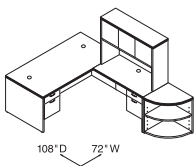

Qty.	Model #	Description	List Price	Price Extension
1	H11586L	Single Pedestal Desk, Left - b/f 72"W x 36"D x 29 1/2"H	$1,199	$1,199
1	H11515R	Return, Right-b/f 48"W x 24"D x 29 1/2"H	$ 874	$ 874
1	H115323	Stack-on Storage 48"W x 14 5/8"D x 37 1/2"H	$ 812	$ 812
1	H115520	End Cap Bookshelf 24"W x 24"D x 29 1/2"H	$ 549	$ 549
TOTAL:			$3,434