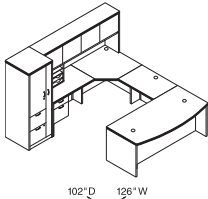

Qty.	Model #	Description	List Price	Price Extension
1	H115893R	Single Full Pedestal Bow Front Desk 72”W x 36”D x 29½”H	$1,684	$1,684
1	H11560	Bridge 42”W x 24”D x 29½”H	$ 377	$ 377
1	H115904L	Left Single Full Pedestal Credenza 72”W x 24”D x 29½”H	$1,338	$1,338
1	H11534	Stack-on Storage 72”W x 14½”D x 37½”H	$1,014	$1,014
1	HLVPM1	Vertical Paper Manager	$ 298	$ 298
1	H11530	Personal Wardrobe/Storage Cabinet 36”W x 24”D x 67”H	$2,049	$2,049
TOTAL:			$6,760