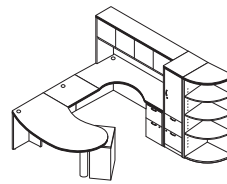

Modular “L” Workstation
72”W x 84”D

Qty.	Model #	Description	List Price	Price Extension
1	H115298L	Storage/File Cabinet, Left 18”W x 24”D x 67”H	$1,618	$1,618
1	H115686	Return Shell 72”W x 24”D x 29½”H	$ 705	$ 705
1	H11504	File/File Modular Pedestal 15½”W x 22¾”D x 28”H	$ 609	$ 609
1	H105679	Mobile Printer/Fax Cart 20”W x 19½”D x 14½”H	$ 358	$ 358
1	H11534	Stack-on Storage 72”W x 14½”D x 37½”H	$1,014	$1,014
1	HLVPM1	Vertical Paper Manager	$ 298	$ 298
1	H115811	36” Corner Unit	$ 707	$ 707
1	H115321	Stack-on Storage 36”W x 14½”D x 37½”H	$ 679	$ 679
1	H115684	Return Shell 60”W x 24”D x 29½”H	$ 659	$ 659
1	H11505	Multi File Pedestal 36”W x 20”D x 28”H	$1,119	$1,119
TOTAL:			$7,766	

Modular “U” Workstation
114”W x 102”D