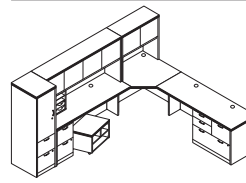

“U” Workstation
102”W x 108”D

Qty.	Model #	Description	List Price	Price Extension
1	H115202L	Jetty Peninsula, Left 72”W x 42”/30”D x 29½”H	$1,098	$1,098
1	H115104	File/File Mobile Pedestal 15½”W x 22¾”D x 28”H	$ 747	$ 747
1	H115686	Return Shell 72”W x 24”D x 29½”H	$ 705	$ 705
1	H11505	Multi File Pedestal 36”W x 20”D x 28”H	$1,119	$1,119
2	H115382	Wall Mounted Storage Cabinet 42”W x 14½”D x 18½”H	$ 776	$1,552
1	H115380	Wall Mounted Storage Cabinet 30”W x 14½”D x 18½”H	$ 685	$ 685
1	H115520	End Cap Bookshelf 24”W x 24”D x 29½”H	$ 549	$ 549
TOTAL:			$6,455	

Modular “L” Corner Workstation
126”W x 96”D