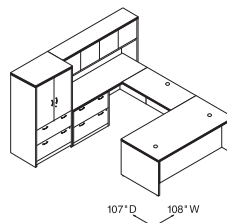

"L" Workstation
72"W x 108"D

Qty.	Model #	Description	List Price	Price Extension
1	H11585R	Single Pedestal Desk, Right - b/f 72"W x 36"D x 29 1/2"H	$1,199	$1,199
1	H11570	Bridge 47"W x 24"D x 29 1/2"H	$ 395	$ 395
1	H11548L	Credenza with 36" Lateral, Left 72"W x 24"D x 29 1/2"H	$1,405	$1,405
1	H11534	Stack-on Storage 72"W x 14 5/8"D x 37 1/2"H	$1,014	$1,014
1	H115293	Storage Cabinet/Lateral File 36"W x 24"D x 67"H	$2,099	$2,099
TOTAL:			$6,112	

"U" Workstation
108"W x 107"D