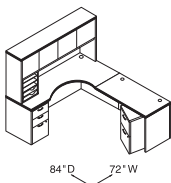

Qty.	Model #	Description	List Price	Price Extension
1	H11587R	Single Pedestal Bow Front Desk, Right - b/f 72”W x 36”D x 29½”H	$1,359	$1,359
1	H115599	Bridge 36”W x 24”D x 29½”H	$ 377	$ 377
1	H115811	36” Corner Unit	$ 707	$ 707
1	H11512L	Return, Left 42”W x 24”D x 29½”H	$ 862	$ 862
1	H115327	Stack-on Storage 78”W x 14½”D x 37½”H	$1,131	$1,131
1	HLVPM1	Vertical Paper Manager	$ 298	$ 298
1	H115301R	Personal Storage Tower 24”W x 24”D x 67”H	$2,049	$2,049
TOTAL:			$6,783	

Qty.	Model #	Description	List Price	Price Extension
1	H115816L	Extended Corner Unit, Left 24”D x 72”W x 36”D x 24”W x 29½”H	$1,029	$1,029
1	H115102	Box/Box/File Mobile Pedestal 15½”W x 22¾”D x 28”H	$ 747	$ 747
1	H11534	Stack-on Storage 72”W x 14½”D x 37½”H	$1,014	$1,014
1	HLVPM1	Vertical Paper Manager	$ 298	$ 298
1	H11561	Return Shell (with Full Modesty Panel) 48”W x 24”D x 29½”H	$ 539	$ 539
1	H115104	File/File Mobile Pedestal 15½”W x 22¾”D x 28”H	$ 747	$ 747
TOTAL:			$4,374