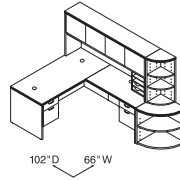

Desk/Credenza
72"W x 102"D

Qty.	Model #	Description	List Price	Price Extension
1	H11584L	Single Pedestal Desk, Left - b/f 66"W x 30"D x 29 1/2"H	$1,122	$1,122
1	H11515R	Return, Right - b/f 48"W x 24"D x 29 1/2"H	$ 874	$ 874
1	H115327	Stack-on Storage 78"W x 14 5/8"D x 37 1/2"H	$1,131	$1,131
1	HLVPM1	Vertical Paper Manager	$ 298	$ 298
1	H115520	End Cap Bookshelf 24"W x 24"D x 29 1/2"H	$ 549	$ 549
1	H115523	End Cap Bookshelf 15"W x 15"D x 37 1/2"H	$ 479	$ 479
TOTAL:			$4,453	

"L" Workstation
66"W x 102"D