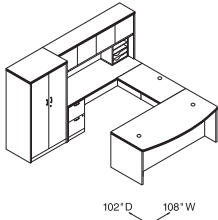

Components used are listed on pages 140-161. Order components individually.
Other configurations are possible, including various sizes of some components.