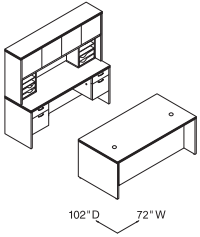

Components used are listed on pages 140-161. Order components individually.
Other configurations are possible, including various sizes of some components.

| Qty. | Model # | Description | List Price | Price Extension |
|---------------|---------|---|----------------|-----------------|
| 1 | H11593 | Double Pedestal Desk - 2/2 72"W x 36"D x 29 1/2"H | \$1,412 | \$1,412 |
| 1 | H11543 | Credenza with Kneespace - 2/2 72"W x 24"D x 29 1/2"H | \$1,310 | \$1,310 |
| 1 | H11534 | Stack-on Storage 72"W x 14 5/8"D x 37 1/2"H | \$1,014 | \$1,014 |
| 2 | HLVPM1 | Vertical Paper Manager | \$ 298 | \$ 596 |
| TOTAL: | | | \$4,332 | |

Desk/Credenza
72"W x 102"D

| Qty. | Model # | Description | List Price | Price Extension |
|---------------|---------|--|----------------|-----------------|
| 1 | H11584L | Single Pedestal Desk, Left - b/f 66"W x 30"D x 29 1/2"H | \$1,122 | \$1,122 |
| 1 | H11515R | Return, Right - b/f 48"W x 24"D x 29 1/2"H | \$ 874 | \$ 874 |
| 1 | H115327 | Stack-on Storage 78"W x 14 5/8"D x 37 1/2"H | \$1,131 | \$1,131 |
| 1 | HLVPM1 | Vertical Paper Manager | \$ 298 | \$ 298 |
| 1 | H115520 | End Cap Bookshelf 24"W x 24"D x 29 1/2"H | \$ 549 | \$ 549 |
| 1 | H115523 | End Cap Bookshelf 15"W x 15"D x 37 1/2"H | \$ 479 | \$ 479 |
| TOTAL: | | | \$4,453 | |

"U" Workstation
108"W x 107"D

Components used are listed on pages 140-161. Order components individually.
Other configurations are possible, including various sizes of some components.

“U” Workstation
180”W x 102”D