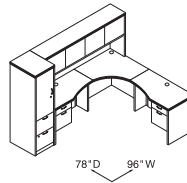

Desk/Credenza
108"W x 102"D

Qty.	Model #	Description	List Price	Price Extension
1	H115810	36" Curved Corner Unit	$ 707	$ 707
1	H115817R	Curved Return, Right - b/f 42"W x 18"-24"D x 29 1/2"H	$ 874	$ 874
1	H115818L	Curved Return, Left - b/f 42"W x 24"-18"D x 29 1/2"H	$ 874	$ 874
1	H115327	Stack-on Storage 78"W x 14 5/8"D x 37 1/2"H	$1,131	$1,131
1	H115298L	Storage/File Cabinet, Left 18"W x 24"D x 67"H	$1,618	$1,618
TOTAL:			$5,204	

"L" Corner Workstation
78"W x 96"D