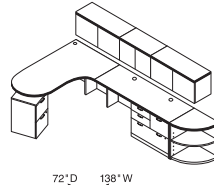

“U” Workstation
180”W x 102”D