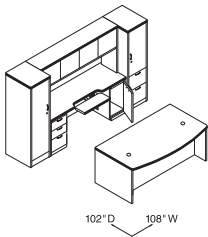

Components used are listed on pages 140-161. Order components individually.
Other configurations are possible, including various sizes of some components.

| Qty. | Model # | Description | List Price | Price Extension |
|---------------|---------|---|----------------|-----------------|
| 1 | H11593 | Double Pedestal Desk - 2/2 72"W x 36"D x 29 1/2"H | \$1,412 | \$1,412 |
| 1 | H11543 | Credenza with Kneespace - 2/2 72"W x 24"D x 29 1/2"H | \$1,310 | \$1,310 |
| 1 | H11534 | Stack-on Storage 72"W x 14 5/8"D x 37 1/2"H | \$1,014 | \$1,014 |
| 2 | HLVPM1 | Vertical Paper Manager | \$ 298 | \$ 596 |
| TOTAL: | | | \$4,332 | |

Desk/Credenza
72"W x 102"D

| Qty. | Model # | Description | List Price | Price Extension |
|---------------|---------|--|----------------|-----------------|
| 1 | H11584L | Single Pedestal Desk, Left - b/f 66"W x 30"D x 29 1/2"H | \$1,122 | \$1,122 |
| 1 | H11515R | Return, Right - b/f 48"W x 24"D x 29 1/2"H | \$ 874 | \$ 874 |
| 1 | H115327 | Stack-on Storage 78"W x 14 5/8"D x 37 1/2"H | \$1,131 | \$1,131 |
| 1 | HLVPM1 | Vertical Paper Manager | \$ 298 | \$ 298 |
| 1 | H115520 | End Cap Bookshelf 24"W x 24"D x 29 1/2"H | \$ 549 | \$ 549 |
| 1 | H115523 | End Cap Bookshelf 15"W x 15"D x 37 1/2"H | \$ 479 | \$ 479 |
| TOTAL: | | | \$4,453 | |

"L" Workstation
66"W x 102"D

| Qty. | Model # | Description | List Price | Price Extension |
|---------------|----------|---|----------------|-----------------|
| 1 | H11595 | Double Pedestal Bow Top Desk - 2/2 72"W x 36"D x 29 1/2"H | \$1,542 | \$1,542 |
| 1 | H115497 | Computer Credenza - b/b/f - cpu 72"W x 24"D x 29 1/2"H | \$2,040 | \$2,040 |
| 1 | H11534 | Stack-on Storage 72"W x 14 5/8"D x 37 1/2"H | \$1,014 | \$1,014 |
| 1 | H115296L | Personal Wardrobe/Storage Cabinet, Left 18"W x 24"D x 67"H | \$1,399 | \$1,399 |
| 1 | H115297R | Storage/File Cabinet, Right 18"W x 24"D x 67"H | \$1,618 | \$1,618 |
| TOTAL: | | | \$7,613 | |