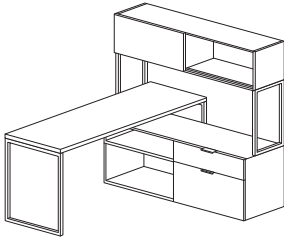

Voi® Typicals