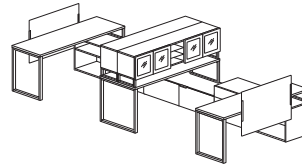

Private Office
92" x 72"

Qty.	Model #	Description	List Price	Price Extension
1	HLSLZ5SC66	External Channel 54"W	$ 72	$ 72
1	HLSLR2466	Rectangle Worksurface 24"D x 66"W	$266	$ 266
1	HLSL2060LR2	Low credenza (Right hand drawers) 60"W x 20"D x 21½"H	$867	$ 867
1	HLSL1460LS	Layering shelf 60"W x 14½"D x 4"H	$254	$ 254
2	HLSL24280	O-Leg Support for Worksurface (1 pack) 24"D x 28½"H	$224	$ 448
TOTAL:			$1,907	

Teaming Station
180" x 72"