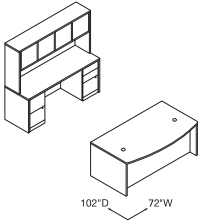

10500 Series — Typicals

GSA SIN 711-8

Components used are listed on pages 198-219. Order components individually. Other configurations are possible, including various sizes of some components.

Desk Workstation
72\"/>

Qty.	Model #	Description	List Price	Price Extension
1	H10593	Double Pedestal Desk – 2/2 72\"/>	\$1,189	\$1,189
1	H10543	Credenza with Kneespace – 2/0/2 72\"/>	\$1,060	\$1,060
TOTAL:			\$2,249	

Bow Desk Workstation
120\"/>

Qty.	Model #	Description	List Price	Price Extension
1	H10595	Double Pedestal Bow Top Desk – 2/2 72\"/>	\$1,334	\$1,334
1	H10543	Credenza with Kneespace – 2/0/2 72\"/>	\$1,060	\$1,060
1	H10534	Stack-on Storage 72\"/>	\$ 846	\$ 846
TOTAL:			\$3,240	

Corner Unit and Returns
78"W x 78"D

Qty.	Model #	Description	List Price	Price Extension
1	H10512L	Return, Left – b/f 42"W x 24"D x 29½"H	\$699	\$ 699
1	H105811	Corner Unit 24" x 36" x 36" x 24" x 29½"H	\$639	\$ 639
1	H10511R	Return, Right – b/f 42"W x 24"D x 29½"H	\$699	\$ 699
1	H105327	Stack-on Storage 78"W x 14½"D x 37½"H	\$953	\$ 953
TOTAL:			\$2,990	