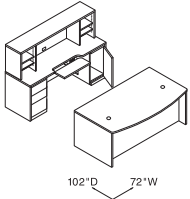

Qty.	Model #	Description	List Price	Price Extension
1	H10595	Double Pedestal Bow Top Desk – 2/2 72\"/>	$1,334	$1,334
1	H10543	Credenza with Kneespace – 2/0/2 72\"/>	$1,060	$1,060
1	H10534	Stack-on Storage 72\"/>	$ 846	$ 846
TOTAL:			$3,240	

Desk with Computer Credenza
72\"/>