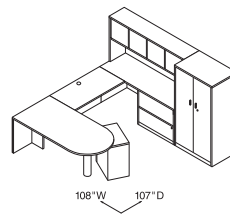

Qty.	Model #	Description	List Price	Price Extension
1	H105890	Double Full Pedestal Desk – 3/2 72"W x 36"D x 29½"H	$1,457	$1,457
1	H105900	Credenza with Kneespace – 2/0/2 72"W x 24"D x 29½"H	$1,275	$1,275
1	H10534G	Stack-on Storage, Frosted Doors with Silver Frame 72"W x 14½"D x 37½"H	$1,386	$1,386
TOTAL:			$4,118	

Desk "U" Workstation – Right
108"W x 107"D