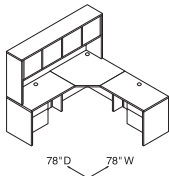

Peninsula “U” Workstation – Left
108\"/>

Qty.	Model #	Description	List Price	Price Extension
1	H10521	Peninsula with End Panel 72\"/>	\$ 719	\$ 719
1	H10560	Bridge 42\"/>	\$ 297	\$ 297
1	H105816L	Extended Corner Unit, Left 72\"/>	\$ 899	\$ 899
1	H105102	Mobile Pedestal – b/b/f 15\"/>	\$ 712	\$ 712
1	H10534	Stack-on Storage 72\"/>	\$ 846	\$ 846
1	H105293	Storage Cabinet/Lateral File 36\"/>	\$1,910	\$1,910
TOTAL:			\$5,383	

Components used are listed on pages 198-219. Order components individually. Other configurations are possible, including various sizes of some components.

Desk and Return 6' x 6' Workstation
72"W x 72"D

Corner Unit and Returns
78"W x 78"D

Qty.	Model #	Description	List Price	Price Extension
1	H10512L	Return, Left – b/f 42"W x 24"D x 29½"H	\$699	\$ 699
1	H105811	Corner Unit 24" x 36" x 36" x 24" x 29½"H	\$639	\$ 639
1	H10511R	Return, Right – b/f 42"W x 24"D x 29½"H	\$699	\$ 699
1	H105327	Stack-on Storage 78"W x 14½"D x 37½"H	\$953	\$ 953
TOTAL:			\$2,990	