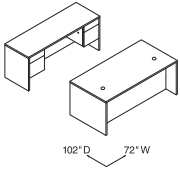

Components used are listed on pages 198-219. Order components individually. Other configurations are possible, including various sizes of some components.