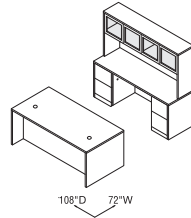

Qty.	Model #	Description	List Price	Price Extension
1	H105895R	Single Double Full Pedestal Desk, Right – b/b/f 72"W x 36"D x 29½"H	$1,167	$1,167
1	H10570	Bridge 47"W x 24"D x 29½"H	$ 308	$ 308
1	H105904L	Single Full Pedestal Credenza, Left – f/f 72"W x 24"D x 29½"H	$1,034	$1,034
1	H10534	Stack-on Storage 72"W x 14½"D x 37½"H	$ 846	$ 846
TOTAL:			$3,355	

**Desk/Credenza/Stack-on Storage
with Frosted Doors**
72"W x 108"D