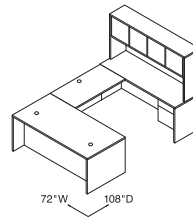

Qty.	Model #	Description	List Price	Price Extension
1	H10584L	Single Pedestal Desk, Left – b/f 66\"/>	$888	$ 888
1	H10511R	Return, Right – b/f 42\"/>	$699	$ 699
1	H10534	Stack-on Storage 72\"/>	$846	$ 846
TOTAL:			$2,433	

Desk “U” Workstation
72\"/>