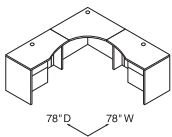

Qty.	Model #	Description	List Price	Price Extension
1	H10595	Double Pedestal Bow Top Desk – 2/2 72\"/>	$1,334	$1,334
1	H105497	Computer Credenza – b/b/f – CPU 72\"/>	$1,669	$1,669
1	H105388	Stack-on PC Organizer 72\"/>	$ 674	$ 674
TOTAL:			$3,677	

Curved Corner Unit and Returns
78\"/>

Qty.	Model #	Description	List Price	Price Extension
1	H105818L	Curved Return Left, b/f 42\"/>	$714	$ 714
1	H105810	Curved Corner Unit 18\"/>	$639	$ 639
1	H105817R	Curved Return, Right – b/f 42\"/>	$714	$ 714
TOTAL:			$2,067