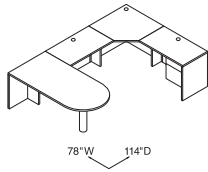

Peninsula “U” Workstation – Left
108\"/>

Qty.	Model #	Description	List Price	Price Extension
1	H10521	Peninsula with End Panel 72\"/>	\$ 719	\$ 719
1	H10560	Bridge 42\"/>	\$ 297	\$ 297
1	H105816L	Extended Corner Unit, Left 72\"/>	\$ 899	\$ 899
1	H105102	Mobile Pedestal – b/b/f 15\"/>	\$ 712	\$ 712
1	H10534	Stack-on Storage 72\"/>	\$ 846	\$ 846
1	H105293	Storage Cabinet/Lateral File 36\"/>	\$1,910	\$1,910
TOTAL:			\$5,383	

Components used are listed on pages 198-219. Order components individually. Other configurations are possible, including various sizes of some components.

Desk and Return 6' x 6' Workstation
72"W x 72"D

Peninsula "U" with Corner Workstation
78"W x 114"D

Qty.	Model #	Description	List Price	Price Extension
1	H10521	Peninsula with End Panel 72"W x 36"D x 29½"H	\$719	\$ 719
1	H10560	Bridge 42"W x 24"D x 29½"H	\$297	\$ 297
1	H105811	Corner Unit 24" x 36" x 36" x 24" x 29½"H	\$639	\$ 639
1	H10511R	Return, Right – b/f 42"W x 24"D x 29½"H	\$699	\$ 699
TOTAL:			\$2,354	

Corner Unit and Returns
78"W x 78"D

Qty.	Model #	Description	List Price	Price Extension
1	H10512L	Return, Left – b/f 42"W x 24"D x 29½"H	\$699	\$ 699
1	H105811	Corner Unit 24" x 36" x 36" x 24" x 29½"H	\$639	\$ 639
1	H10511R	Return, Right – b/f 42"W x 24"D x 29½"H	\$699	\$ 699
1	H105327	Stack-on Storage 78"W x 14½"D x 37½"H	\$953	\$ 953
TOTAL:			\$2,990	