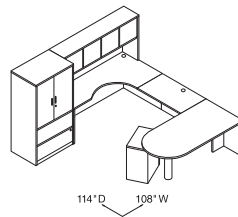

Qty.	Model #	Description	List Price	Price Extension
1	H10586L	Single Pedestal Desk, Left – b/f 72\"/>	$1,011	$1,011
1	H10570	Bridge 47\"/>	$ 308	$ 308
1	H10545R	Single Pedestal Credenza, Right – b/f 72\"/>	$ 876	$ 876
1	H10534	Stack-on Storage 72\"/>	$ 846	$ 846
TOTAL:			$3,041	

Peninsula “U” Workstation – Left
108\"/>