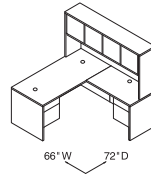

Desk Workstation
72\"/>