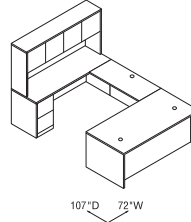

Components used are listed on pages 198-219. Order components individually. Other configurations are possible, including various sizes of some components.

Desk and Return 6' x 6' Workstation
72"W x 72"D

Qty.	Model #	Description	List Price	Price Extension
1	H10585R	Single Pedestal Desk, Right – b/f 72"W x 36"D x 29½"H	\$1,011	\$1,011
1	H105680	Return Shell 36"W x 24"D x 29½"H	\$ 410	\$ 410
TOTAL:			\$1,421	

Peninsula "U" with Corner Workstation
78"W x 114"D

Qty.	Model #	Description	List Price	Price Extension
1	H10521	Peninsula with End Panel 72"W x 36"D x 29½"H	\$719	\$ 719
1	H10560	Bridge 42"W x 24"D x 29½"H	\$297	\$ 297
1	H105811	Corner Unit 24" x 36" x 36" x 24" x 29½"H	\$639	\$ 639
1	H10511R	Return, Right – b/f 42"W x 24"D x 29½"H	\$699	\$ 699
TOTAL:			\$2,354	

Corner Unit and Returns
78"W x 78"D

Qty.	Model #	Description	List Price	Price Extension
1	H10512L	Return, Left – b/f 42"W x 24"D x 29½"H	\$699	\$ 699
1	H105811	Corner Unit 24" x 36" x 36" x 24" x 29½"H	\$639	\$ 639
1	H10511R	Return, Right – b/f 42"W x 24"D x 29½"H	\$699	\$ 699
1	H105327	Stack-on Storage 78"W x 14½"D x 37½"H	\$953	\$ 953
TOTAL:			\$2,990	