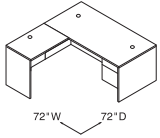

Components used are listed on pages 198-219. Order components individually. Other configurations are possible, including various sizes of some components.