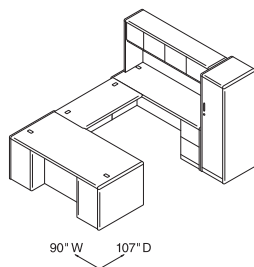

Components used are listed on pages 176-195. Order components individually.
Other configurations are possible, including various sizes of some components.

Qty.	Model #	Description	List Price	Price Extension
1	H10701R	Single Pedestal Desk, Right – b/b/f 66"W x 30"D x 29½"H	$1,331	$1,331
1	H10712L	Return, Left – f/f 48"W x 24"D x 29½"H	$ 899	$ 899
1	H107318	Stack-on Storage 74⅝"W x 14⅝"D x 37⅞"H	$1,060	$1,060
1	HDT2436C	Conference End Table with Casters 36" Diameter, 29½"H	$ 648	$ 648
TOTAL:			$3,938	

Corner 6' x 6' Workstation
72"W x 72"D

Qty.	Model #	Description	List Price	Price Extension
1	H107802L	Return Shell, Left 36"W x 24"D x 29½"H	$482	$ 482
1	H10502	Modular Pedestal – b/b/f 15⅝"W x 22¾"D x 28"H	$573	$ 573
1	H107811	Corner Unit 24" x 36" x 36" x 24" x 29½"H	$944	$ 944
1	H107801R	Return Shell, Right 36"W x 24"D x 29½"H	$482	$ 482
1	H10734	Stack-on Storage 68⅝"W x 14⅝"D x 37⅞"H	$966	$ 966
1	H105090	CPU Storage Pedestal 13½"W x 22¾"D x 28⅝"H	$526	$ 526
TOTAL:			$3,973	

Qty.	Model #	Description	List Price	Price Extension
1	H10721	Peninsula 72"W x 36"D x 29½"H	$1,060	$1,060
1	H10770	Bridge 47"W x 24"D x 29½"H	$ 331	$ 331
1	H107402L	Credenza with Multi File, Left 72"W x 24"D x 29½"H	$1,468	$1,468
1	H10734	Stack-on Storage 68⅝"W x 14⅝"D x 37⅞"H	$ 966	$ 966
TOTAL:			$3,825	

Modular Desk and Credenza
66"W x 96"D

Qty.	Model #	Description	List Price	Price Extension
1	H107826	Desk Shell 66"W x 30"D x 29½"H	$771	$ 771
1	H107816	Credenza Shell 66"W x 24"D x 29½"H	$670	$ 670
2	H107102	Mobile Pedestal – b/b/f 15¼"W x 22¾"D x 28"H	$742	$1,484
2	H107104	Mobile Pedestal – f/f 15¼"W x 22¾"D x 28"H	$742	$1,484
TOTAL:			$4,409