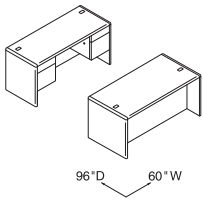

Components used are listed on pages 176-195. Order components individually.
Other configurations are possible, including various sizes of some components.

Desk Workstation
60\"/>

| Qty. | Model # | Description | List Price | Price Extension |
|---------------|---------|---|----------------|-----------------|
| 1 | H10771 | Double Pedestal Desk – 2/2 60\"/> | \$1,112 | \$1,112 |
| 1 | H10765 | Credenza with Kneespace – 2/0/2 60\"/> | \$1,056 | \$1,056 |
| TOTAL: | | | \$2,168 | |

Components used are listed on pages 176-195. Order components individually.
Other configurations are possible, including various sizes of some components.

Desk "L" Workstation – Left
66"W x 114"D

| Qty. | Model # | Description | List Price | Price Extension |
|---------------|----------|--|----------------|-----------------|
| 1 | H10701R | Single Pedestal Desk, Right – b/b/f 66"W x 30"D x 29½"H | \$1,331 | \$1,331 |
| 1 | H10712L | Return, Left – f/f 48"W x 24"D x 29½"H | \$ 899 | \$ 899 |
| 1 | H107318 | Stack-on Storage 74⅝"W x 14⅝"D x 37⅞"H | \$1,060 | \$1,060 |
| 1 | HDT2436C | Conference End Table with Casters 36" Diameter, 29½"H | \$ 648 | \$ 648 |
| TOTAL: | | | \$3,938 | |

Peninsula "U" with Modular Components
78"W x 108"D

| Qty. | Model # | Description | List Price | Price Extension |
|---------------|----------|---|----------------|-----------------|
| 1 | H10722 | Peninsula 66"W x 30"D x 29½"H | \$ 932 | \$ 932 |
| 1 | H10760 | Bridge 42"W x 24"D x 29½"H | \$ 318 | \$ 318 |
| 1 | H107811 | Corner Unit 24" x 36" x 36" x 24" x 29½"H | \$ 944 | \$ 944 |
| 1 | H107803R | Return Shell, Right 42"W x 24"D x 29½"H | \$ 482 | \$ 482 |
| 1 | H107102 | Mobile Pedestal – b/b/f 15¼"W x 22¾"D x 28"H | \$ 742 | \$ 742 |
| 1 | H107104 | Mobile Pedestal – f/f 15¼"W x 22¾"D x 28"H | \$ 742 | \$ 742 |
| 1 | H107318 | Stack-on Storage 74⅝"W x 14⅝"D x 37⅞"H | \$1,060 | \$1,060 |
| TOTAL: | | | \$5,220 | |