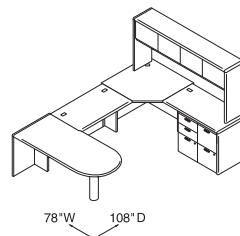

Desk "U" Workstation – Right
90"W x 107"D

Qty.	Model #	Description	List Price	Price Extension
1	H10788L	Single Pedestal Desk, Left – b/b/f 72"W x 36"D x 29½"H	$1,462	$1,462
1	H10770	Bridge 47"W x 24"D x 29½"H	$ 331	$ 331
1	H10707R	Single Pedestal Credenza, Right – f/f 72"W x 24"D x 29½"H	$1,197	$1,197
1	H10734	Stack-on Storage 68⅝"W x 14⅝"D x 37⅞"H	$ 966	$ 966
1	H107295R	Wardrobe/Storage Cabinet, Right 18"W x 24"D x 66⅝"H	$1,468	$1,468
TOTAL:			$5,424	

Peninsula "U" with Modular Components
78"W x 108"D