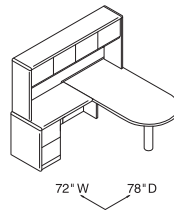

Qty.	Model #	Description	List Price	Price Extension
1	H10786L	Single Pedestal Desk, Left – b/f 72\"/>	$1,097	$1,097
1	H10770	Bridge 47\"/>	$ 331	$ 331
1	H10747R	Credenza with Lateral, Right 72\"/>	$1,323	$1,323
1	H10734	Stack-on Storage 68 7/8\"/>	$ 966	$ 966
TOTAL:			$3,717	

Peninsula "L" Workstation – Left
72\"/>