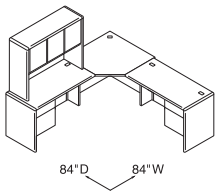

Corner "L" Workstation
84\"/>