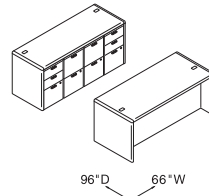

Peninsula "U" Workstation – Left
72"W x 107"D

Qty.	Model #	Description	List Price	Price Extension
1	H10721	Peninsula 72"W x 36"D x 29½"H	$1,060	$1,060
1	H10770	Bridge 47"W x 24"D x 29½"H	$ 331	$ 331
1	H107402L	Credenza with Multi File, Left 72"W x 24"D x 29½"H	$1,468	$1,468
1	H10734	Stack-on Storage 68⅝"W x 14⅝"D x 37⅞"H	$ 966	$ 966
TOTAL:			$3,825	

Modular Desk and Credenza
66"W x 96"D

Qty.	Model #	Description	List Price	Price Extension
1	H107826	Desk Shell 66"W x 30"D x 29½"H	$771	$ 771
1	H107816	Credenza Shell 66"W x 24"D x 29½"H	$670	$ 670
2	H107102	Mobile Pedestal – b/b/f 15¼"W x 22¾"D x 28"H	$742	$1,484
2	H107104	Mobile Pedestal – f/f 15¼"W x 22¾"D x 28"H	$742	$1,484
TOTAL:			$4,409