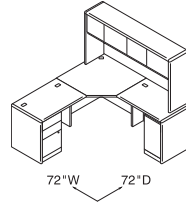

Peninsula "L" Workstation – Left
72\"/>

| Qty. | Model # | Description | List Price | Price Extension |
|---------------|----------|--------------------------------|----------------|-----------------|
| 1 | H10721 | Peninsula 72\"/> | \$1,060 | \$1,060 |
| 1 | H107192L | Return, Left – f/f 42\"/> | \$ 887 | \$ 887 |
| 1 | H107318 | Stack-on Storage 74 5/8\"/> | \$1,060 | \$1,060 |
| TOTAL: | | | \$3,007 | |

Components used are listed on pages 176-195. Order components individually.
Other configurations are possible, including various sizes of some components.

Desk "L" Workstation – Left
66"W x 114"D

| Qty. | Model # | Description | List Price | Price Extension |
|---------------|----------|--|----------------|-----------------|
| 1 | H10701R | Single Pedestal Desk, Right – b/b/f 66"W x 30"D x 29½"H | \$1,331 | \$1,331 |
| 1 | H10712L | Return, Left – f/f 48"W x 24"D x 29½"H | \$ 899 | \$ 899 |
| 1 | H107318 | Stack-on Storage 74⅝"W x 14⅝"D x 37⅞"H | \$1,060 | \$1,060 |
| 1 | HDT2436C | Conference End Table with Casters 36" Diameter, 29½"H | \$ 648 | \$ 648 |
| TOTAL: | | | \$3,938 | |

Corner 6' x 6' Workstation
72"W x 72"D

| Qty. | Model # | Description | List Price | Price Extension |
|---------------|----------|--|----------------|-----------------|
| 1 | H107802L | Return Shell, Left 36"W x 24"D x 29½"H | \$482 | \$ 482 |
| 1 | H10502 | Modular Pedestal – b/b/f 15⅝"W x 22¾"D x 28"H | \$573 | \$ 573 |
| 1 | H107811 | Corner Unit 24" x 36" x 36" x 24" x 29½"H | \$944 | \$ 944 |
| 1 | H107801R | Return Shell, Right 36"W x 24"D x 29½"H | \$482 | \$ 482 |
| 1 | H10734 | Stack-on Storage 68⅝"W x 14⅝"D x 37⅞"H | \$966 | \$ 966 |
| 1 | H105090 | CPU Storage Pedestal 13½"W x 22¾"D x 28⅝"H | \$526 | \$ 526 |
| TOTAL: | | | \$3,973 | |