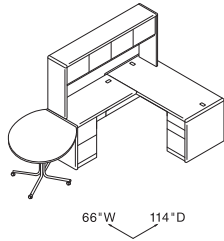

Desk "U" Workstation – Right
72\"/>

| Qty. | Model # | Description | List Price | Price Extension |
|---------------|---------|--|----------------|-----------------|
| 1 | H10786L | Single Pedestal Desk, Left – b/f 72\"/> | \$1,097 | \$1,097 |
| 1 | H10770 | Bridge 47\"/> | \$ 331 | \$ 331 |
| 1 | H10747R | Credenza with Lateral, Right 72\"/> | \$1,323 | \$1,323 |
| 1 | H10734 | Stack-on Storage 68 7/8\"/> | \$ 966 | \$ 966 |
| TOTAL: | | | \$3,717 | |

Components used are listed on pages 176-195. Order components individually.
Other configurations are possible, including various sizes of some components.

Desk "L" Workstation – Left
66"W x 114"D

| Qty. | Model # | Description | List Price | Price Extension |
|---------------|----------|--|----------------|-----------------|
| 1 | H10701R | Single Pedestal Desk, Right – b/b/f 66"W x 30"D x 29½"H | \$1,331 | \$1,331 |
| 1 | H10712L | Return, Left – f/f 48"W x 24"D x 29½"H | \$ 899 | \$ 899 |
| 1 | H107318 | Stack-on Storage 74⅝"W x 14⅝"D x 37⅞"H | \$1,060 | \$1,060 |
| 1 | HDT2436C | Conference End Table with Casters 36" Diameter, 29½"H | \$ 648 | \$ 648 |
| TOTAL: | | | \$3,938 | |