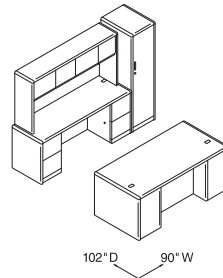

Qty.	Model #	Description	List Price	Price Extension
1	H107811	Corner Unit 24\"/>	$944	$ 944
1	H10715R	Return, Right – b/f 48\"/>	$735	$ 735
1	H10716L	Return, Left – b/f 48\"/>	$735	$ 735
1	H107313	Stack-on Storage 44 7/8\"/>	$843	$ 843
TOTAL:			$3,257	

Desk Workstation
90\"/>

Qty.	Model #	Description	List Price	Price Extension
1	H10799	Double Pedestal Desk – 3/2 72\"/>	$1,696	$1,696
1	H10741	Credenza with Kneespace – 2/0/2 72\"/>	$1,468	$1,468
1	H10734	Stack-on Storage 68 7/8\"/>	$ 966	$ 966
1	H107295R	Wardrobe/Storage Cabinet, Right 18\"/>	$1,468	$1,468
TOTAL:			$5,598