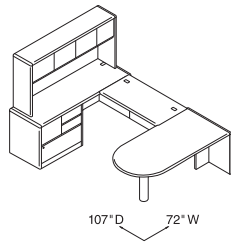

Peninsula "L" Workstation – Left
72\"/>

| Qty. | Model # | Description | List Price | Price Extension |
|---------------|----------|--------------------------------|----------------|-----------------|
| 1 | H10721 | Peninsula 72\"/> | \$1,060 | \$1,060 |
| 1 | H107192L | Return, Left – f/f 42\"/> | \$ 887 | \$ 887 |
| 1 | H107318 | Stack-on Storage 74 5/8\"/> | \$1,060 | \$1,060 |
| TOTAL: | | | \$3,007 | |

Components used are listed on pages 176-195. Order components individually.
Other configurations are possible, including various sizes of some components.

Desk "L" Workstation – Left
66"W x 114"D

| Qty. | Model # | Description | List Price | Price Extension |
|---------------|----------|--|----------------|-----------------|
| 1 | H10701R | Single Pedestal Desk, Right – b/b/f 66"W x 30"D x 29½"H | \$1,331 | \$1,331 |
| 1 | H10712L | Return, Left – f/f 48"W x 24"D x 29½"H | \$ 899 | \$ 899 |
| 1 | H107318 | Stack-on Storage 74⅝"W x 14⅝"D x 37⅞"H | \$1,060 | \$1,060 |
| 1 | HDT2436C | Conference End Table with Casters 36" Diameter, 29½"H | \$ 648 | \$ 648 |
| TOTAL: | | | \$3,938 | |

Corner 6' x 6' Workstation
72"W x 72"D

| Qty. | Model # | Description | List Price | Price Extension |
|---------------|----------|--|----------------|-----------------|
| 1 | H107802L | Return Shell, Left 36"W x 24"D x 29½"H | \$482 | \$ 482 |
| 1 | H10502 | Modular Pedestal – b/b/f 15⅝"W x 22¾"D x 28"H | \$573 | \$ 573 |
| 1 | H107811 | Corner Unit 24" x 36" x 36" x 24" x 29½"H | \$944 | \$ 944 |
| 1 | H107801R | Return Shell, Right 36"W x 24"D x 29½"H | \$482 | \$ 482 |
| 1 | H10734 | Stack-on Storage 68⅝"W x 14⅝"D x 37⅞"H | \$966 | \$ 966 |
| 1 | H105090 | CPU Storage Pedestal 13½"W x 22¾"D x 28⅝"H | \$526 | \$ 526 |
| TOTAL: | | | \$3,973 | |