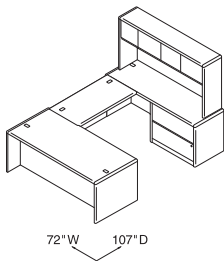

Desk "U" Workstation – Right
72\"/>