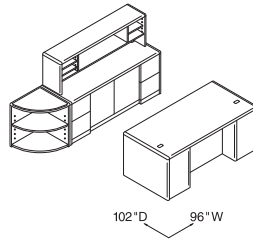

Components used are listed on pages 176-195. Order components individually.
Other configurations are possible, including various sizes of some components.

Desk Workstation
60\"/>

| Qty. | Model # | Description | List Price | Price Extension |
|---------------|---------|---|----------------|-----------------|
| 1 | H10771 | Double Pedestal Desk – 2/2 60\"/> | \$1,112 | \$1,112 |
| 1 | H10765 | Credenza with Kneespace – 2/0/2 60\"/> | \$1,056 | \$1,056 |
| TOTAL: | | | \$2,168 | |

Components used are listed on pages 176-195. Order components individually.
Other configurations are possible, including various sizes of some components.

Desk "L" Workstation – Left
66"W x 114"D

| Qty. | Model # | Description | List Price | Price Extension |
|---------------|----------|--|----------------|-----------------|
| 1 | H10701R | Single Pedestal Desk, Right – b/b/f 66"W x 30"D x 29½"H | \$1,331 | \$1,331 |
| 1 | H10712L | Return, Left – f/f 48"W x 24"D x 29½"H | \$ 899 | \$ 899 |
| 1 | H107318 | Stack-on Storage 74⅝"W x 14⅝"D x 37⅞"H | \$1,060 | \$1,060 |
| 1 | HDT2436C | Conference End Table with Casters 36" Diameter, 29½"H | \$ 648 | \$ 648 |
| TOTAL: | | | \$3,938 | |

Peninsula "U" with Modular Components
78"W x 108"D

| Qty. | Model # | Description | List Price | Price Extension |
|---------------|----------|---|----------------|-----------------|
| 1 | H10722 | Peninsula 66"W x 30"D x 29½"H | \$ 932 | \$ 932 |
| 1 | H10760 | Bridge 42"W x 24"D x 29½"H | \$ 318 | \$ 318 |
| 1 | H107811 | Corner Unit 24" x 36" x 36" x 24" x 29½"H | \$ 944 | \$ 944 |
| 1 | H107803R | Return Shell, Right 42"W x 24"D x 29½"H | \$ 482 | \$ 482 |
| 1 | H107102 | Mobile Pedestal – b/b/f 15¼"W x 22¾"D x 28"H | \$ 742 | \$ 742 |
| 1 | H107104 | Mobile Pedestal – f/f 15¼"W x 22¾"D x 28"H | \$ 742 | \$ 742 |
| 1 | H107318 | Stack-on Storage 74⅝"W x 14⅝"D x 37⅞"H | \$1,060 | \$1,060 |
| TOTAL: | | | \$5,220 | |