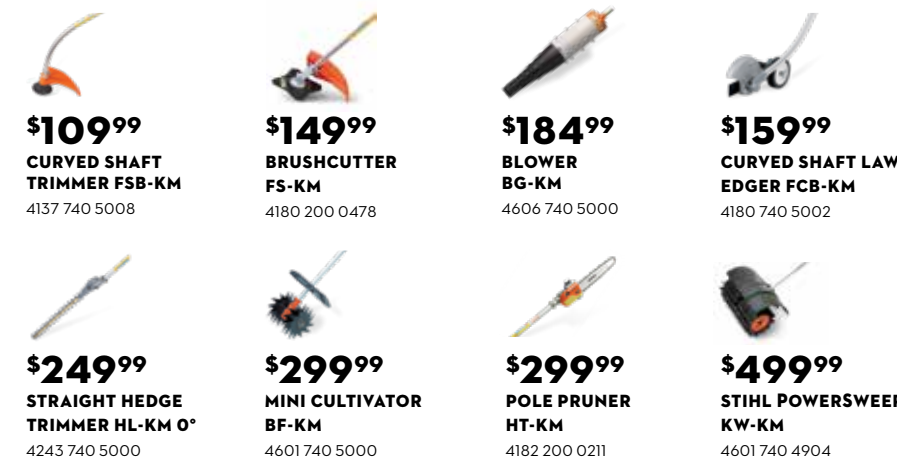

27.2 CC - 9.5 LB ①

Easy 2 Start™

SAVE \$30

\$299⁹⁹

MSRP \$329.99

THE RIGHT TOOL FOR EVERY JOB. 15 KOMBITOOLS STARTING AT ONLY \$109⁹⁹

	DISPLACEMENT (CC)	WEIGHT (LB) ①	MSRP	PROMO PRICE
GAS KOMBISYSTEM MODELS				
KM 91 R	28.4	9.7	\$499.99	\$429.99
KM 94 R	24.1	8.8	\$499.99	–
KM 111 R	31.4	9.7	\$549.99	–
KM 131 R	36.3	9.7	\$599.99	–