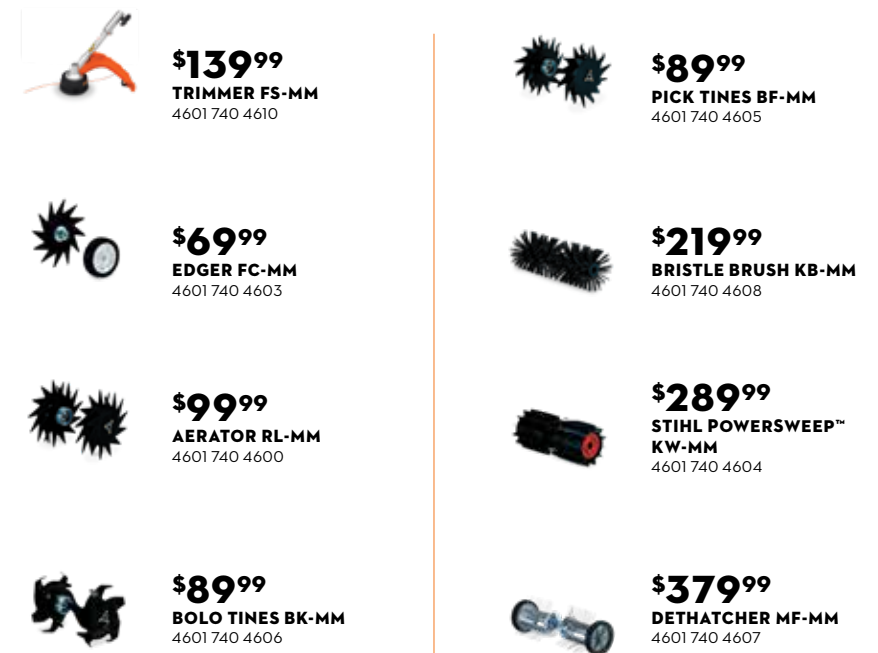

MM 56 C-E GAS YARD BOSS®

27.2 CC - 18.3 LB ①

Easy 2 Start™

\$599⁹⁹

MSRP

Every MM 56 YARD BOSS® comes with a **FREE Wheel Kit** for easier handling. **Valued at \$89.99.**

Tools sold separately. ① Weight without fuel.