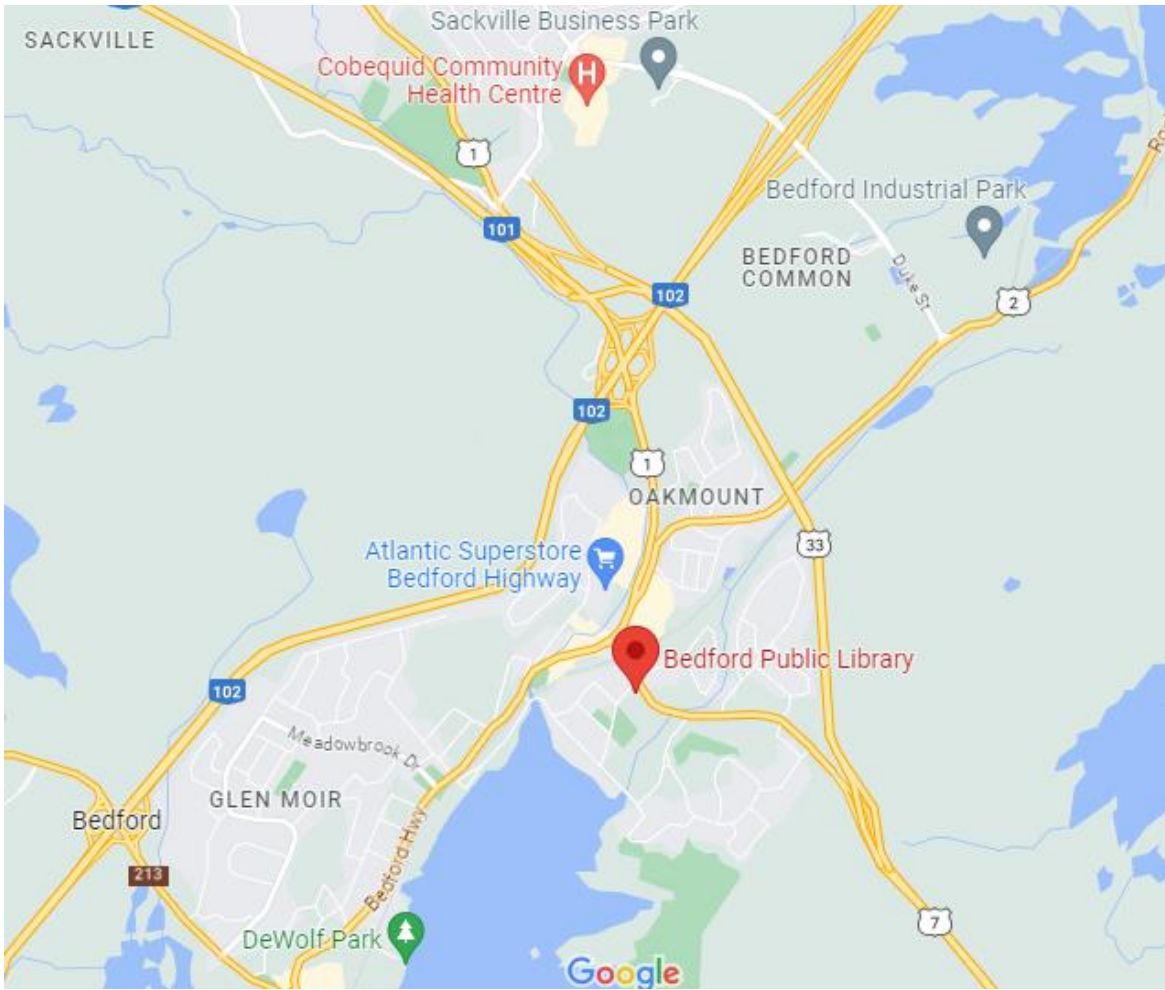

Map of area where Bedford Public Library located:

Parking lot entrance off Wardour Street indicated by black arrow: