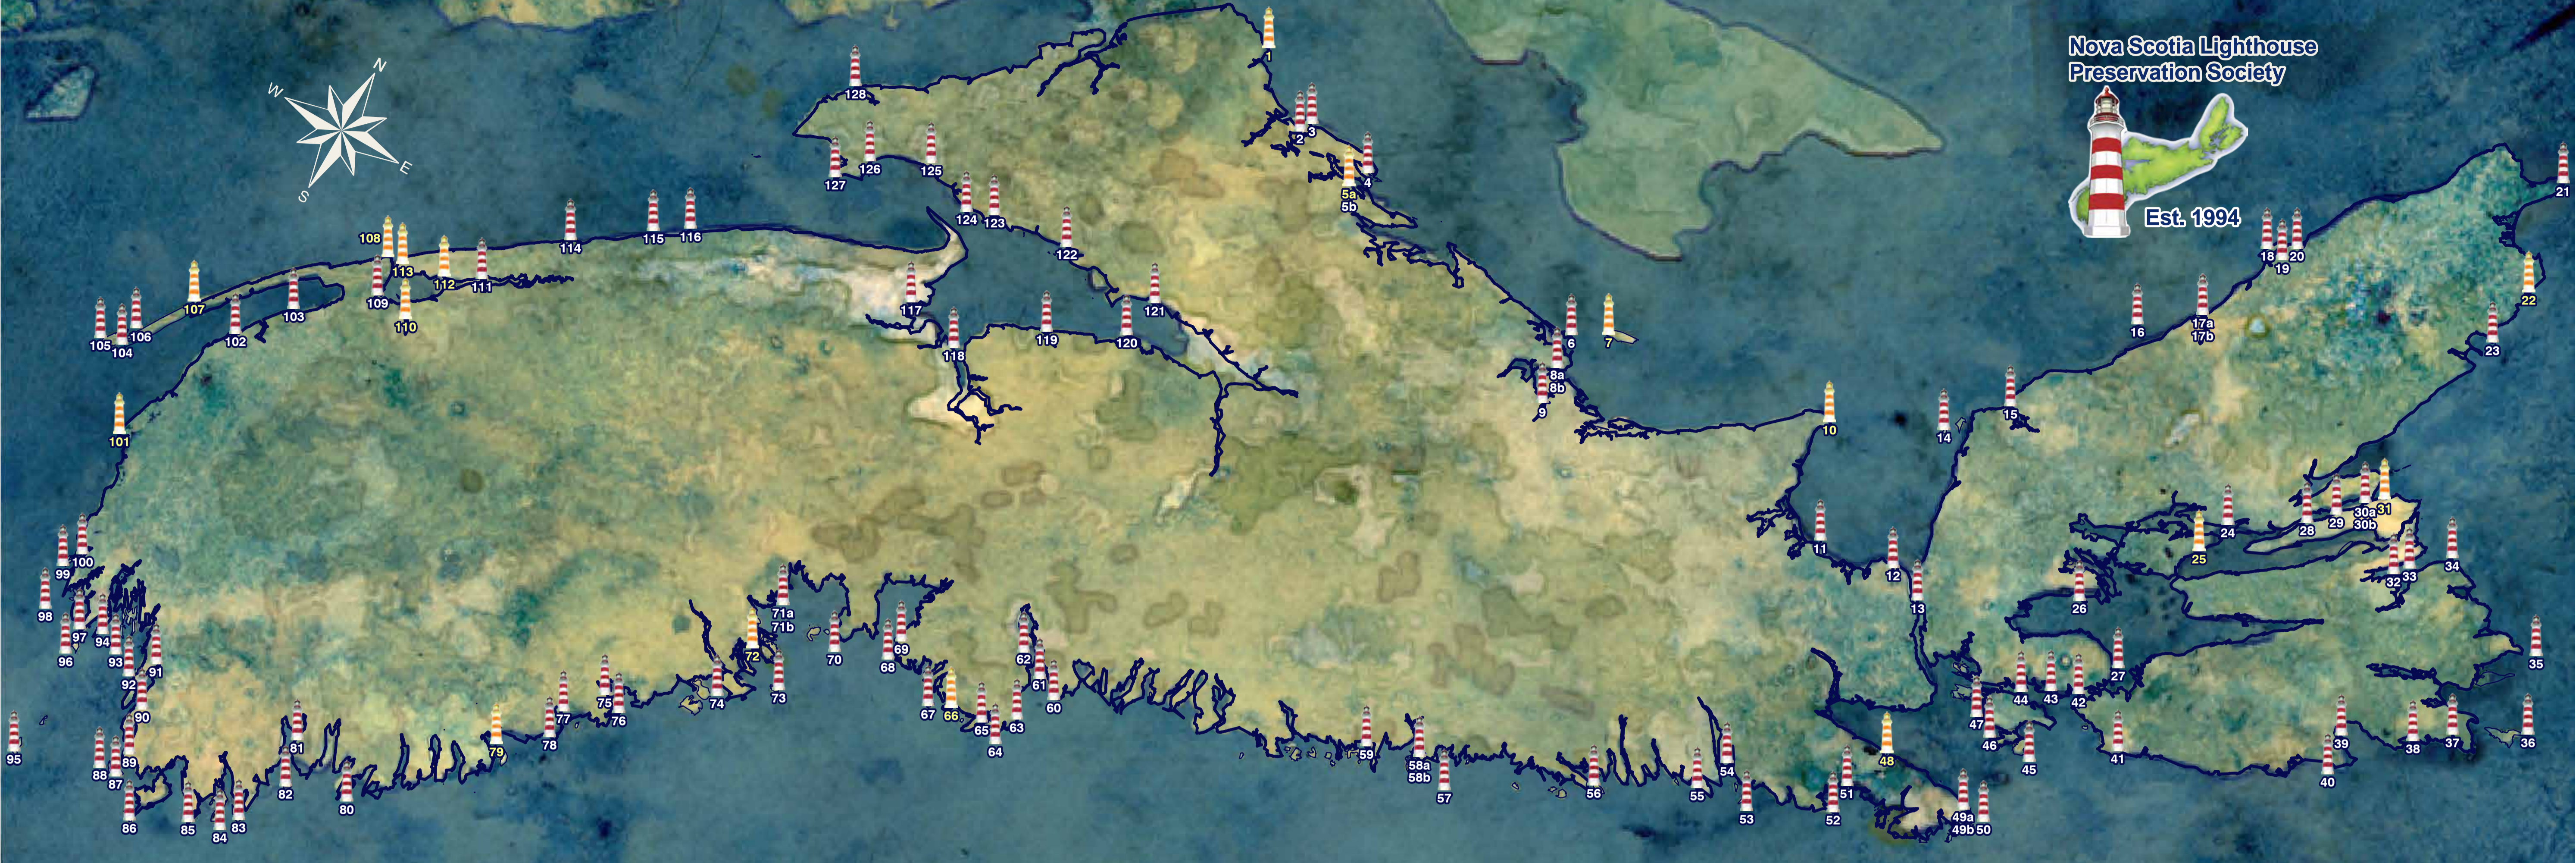

LIGHTHOUSES OF NOVA SCOTIA

Nova Scotia Lighthouse Preservation Society

1	Coldspring Head Lighthouse	Cumberland	25	Gillis Point Lighthouse	Victoria	49a	Canso Front Range Light	Guysborough	75	Port Medway Lighthouse	Queens	102	Belliveau Cove Lighthouse	Digby
2	Pugwash (Fishing Point) Lighthouse (Relocated)	Cumberland	26	Cameron Island Lighthouse	Victoria	49b	Canso Rear Range Light	Guysborough	76	Medway Head Lighthouse	Queens	103	Gilberts Cove Lighthouse	Digby
3	Pugwash (Fishing Point) Lighthouse	Cumberland	27	Cape George Lighthouse (Bras d'Or Lakes)	Richmond	50	Cranberry Islands Lighthouse	Guysborough	77	Fort Point Lighthouse (Liverpool)	Queens	104	Peter Island Lighthouse	Digby
4	Mullins Point Rear Range Light	Cumberland	28	Man Of War Point Rear Range	Victoria	51	Charles Harbour Rear Range Light	Guysborough	78	Western Head Lighthouse	Queens	105	Brier Island Lighthouse	Digby
5a	Wallace Harbour Front Range Light	Cumberland	29	McNeil Beach Lighthouse	Victoria	52	Berry Head Lighthouse	Guysborough	79	Port Mouton Lighthouse	Queens	106	Grand Passage Lighthouse	Digby
5b	Wallace Harbour Rear Range Light	Cumberland	30a	Great Bras d'Or Front Range Light	Victoria	53	Country Island Lighthouse	Guysborough	80	Gull Rock Lighthouse	Shelburne	107	Boars Head Lighthouse (Tiverton)	Digby
6	Caribou Lighthouse	Pictou	30b	Great Bras d'Or Rear Range Light	Victoria	54	Isaacs Harbour Lighthouse	Guysborough	81	Sandy Point Lighthouse	Shelburne	108	Prim Point Lighthouse	Digby
7	Pictou Island South End Lighthouse	Pictou	31	Black Rock Point Lighthouse	Victoria	55	Port Bickerton Lighthouse	Guysborough	82	Cape Roseway Lighthouse	Shelburne	109	Digby Pier Lighthouse	Digby
8a	Pictou Harbour Front Range Light	Pictou	32	Sydney Front Range Light	Cape Breton	56	Liscomb Lighthouse	Guysborough	83	Cape Negro Island Lighthouse	Shelburne	110	Bear River Lighthouse	Digby
8b	Pictou Harbour Rear Range Light	Pictou	33	Sydney Rear Range Light	Cape Breton	57	Beaver Island Lighthouse	Halifax	84	The Salvages Lighthouse	Shelburne	111	Annapolis Lighthouse	Annapolis
9	Trenton (East River) Front Range Light	Pictou	34	Low Point Lighthouse	Cape Breton	58a	Sheet Harbour Passage Front Range Light	Halifax	85	Baccaro Point Lighthouse	Shelburne	112	Schafner Point Lighthouse	Annapolis
10	Cape George Lighthouse (Northumberland Strait)	Antigonish	35	Flint Island Lighthouse	Cape Breton	58b	Sheet Harbour Passage Rear Range Light	Halifax	86	Cape Sable Lighthouse	Shelburne	113	Victoria Beach Lighthouse	Annapolis
11	Pomquet Island Lighthouse	Antigonish	36	Scatarie Lighthouse	Cape Breton	59	Spry Bay Front Range Light	Halifax	87	Stoddard Island (Emerald Isle) Lighthouse	Shelburne	114	Hampton Lighthouse	Annapolis
12	Havre Boucher Rear Range Light	Antigonish	37	St Paul Island South Point	Victoria	60	Devils Island South East Lighthouse	Halifax	88	Bon Portage Lighthouse	Shelburne	115	Port George Lighthouse	Annapolis
13	Balache Point Rear Range Light	Inverness	37	Little Lorraine	Richmond	61	Maugher Beach Lighthouse	Halifax	89	Woods Harbour Lighthouse	Shelburne	116	Margaretsville Lighthouse	Annapolis
14	Henry Island Lighthouse	Inverness	38	St Paul Island North Point	Victoria	62	Georges Island Lighthouse Front Range Light	Halifax	90	Pubnico Harbour Lighthouse	Yarmouth	117	Bordens Wharf Lighthouse	Kings
15	Mabou Harbour Lighthouse Rear Range Light	Inverness	38	Louisbourg Lighthouse	Cape Breton	63	Chebucto Head Lighthouse	Halifax	91	Salmon River Lighthouse	Yarmouth	118	Horton Bluff Lighthouse Front Range Light	Kings
16	Margaree Island Lighthouse	Inverness	39	Gabarus Lighthouse	Cape Breton	64	Sambro Lighthouse	Halifax	92	Abbotts Harbour Lighthouse	Yarmouth	119	Walton Harbour Lighthouse	Hants
17a	Margaree Harbour Front Range Light	Inverness	40	Guyon Island Lighthouse	Cape Breton	65	Sambro Harbour Lighthouse	Halifax	93	Whitehead Island Lighthouse (Argyle)	Yarmouth	120	Burntcoat Head Lighthouse	Hants
17b	Margaree Harbour Rear Range Light	Inverness	41	Lower l'Ardoise Front Range (Point Michaud)	Richmond	66	Terence Bay Lighthouse	Halifax	94	Tusket River Lighthouse	Yarmouth	121	Bass River Lighthouse	Colchester
18	Cheticamp Harbour Front Range Light	Inverness	42	Jerome Point Lighthouse	Richmond	67	Betty Island Lighthouse	Halifax	95	Seal Island Lighthouse	Yarmouth	122	Five Islands Lighthouse	Colchester
19	Enragee Point Lighthouse	Inverness	43	River Bourgeois (Inlet) Lighthouse	Richmond	68	Peggys Point Lighthouse	Halifax	96	Pease Island Lighthouse	Yarmouth	123	Parrsboro Lighthouse	Cumberland
20	Caveau Point Front Range Light	Inverness	44	Grandique Point Lighthouse	Richmond	69	Indian Harbour Lighthouse (Paddy's Head)	Halifax	97	Candlebox Island Lighthouse	Yarmouth	124	Cape Sharp Lighthouse	Cumberland
21	Cape North Lighthouse	Victoria	45	Green Island Lighthouse	Richmond	70	East Ironbound Island Lighthouse	Lunenburg	98	Green Island Lighthouse (Chebogue Point)	Yarmouth	125	Port Greville Lighthouse	Cumberland
22	Neil Harbour Lighthouse	Victoria	46	Marache Point Lighthouse	Richmond	71a	Kaulback Island Front Range Light	Lunenburg	99	Cape Forchu Lighthouse	Yarmouth	126	Spencers Island Lighthouse	Cumberland
23	Ingonish Island	Victoria	47	Jerseyman Island Lighthouse	Richmond	71b	Kaulback Island Rear Range Light	Lunenburg	100	Bunker Island Lighthouse	Yarmouth	127	Cape d'Or Lighthouse	Cumberland
24	Kidston Island Lighthouse	Victoria	48	Queensport Lighthouse	Guysborough	72	Battery Point Breakwater Lighthouse	Lunenburg	101	Cape St Marys Lighthouse	Digby	128	Apple River Lighthouse	Cumberland