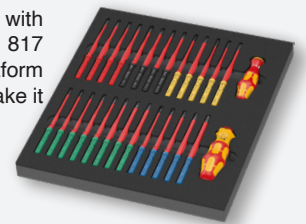

List Price \$451.47

SALE \$229.99

Part#05150150001

9726 Foam insert 8007 B VDE Zyklop VDE ratchet set 1, 3/8", 28 pieces

Includes 1 Zyklop 8007 B VDE ratchet with reversing lever, 1 410 i VDE B T-handle adapter screwdriver, 14 Zyklop 8790 B sockets, 6 Zyklop 8767 B HF bit sockets for TORX® screws, 4 8740 B HF bit sockets for hexagonal socket screws and 2 Zyklop extensions.

List Price \$1,628.82

SALE \$829.99

Part#05150116001

9714 Foam insert The Chiseldriver screwdriver set 1, 13 pieces

Wera's durable two-colored foam insert ensures quick identification of missing tools and fits the Tool Rebel roller cabinet. Includes 13 Wera Kraftform chiseldrivers.

List Price \$409.29

SALE \$208.99

Part#05150105001

9751 Foam insert Kraftform Kompakt VDE set 1, 28 pieces

Includes 1 837 i RA bitholding screwdriver, with fine-toothed ratchet integrated, 1 Kraftform 817 VDE bitholding screwdriver and 26 Wera Kraftform Kompakt VDE interchangeable blades with "Take it easy" Tool finder.

List Price \$497.00

SALE \$252.99

Part#05150151001

9733 Foam insert 6001 Joker Switch set 1, 11 pieces

Wera's durable two-colored foam insert ensures quick identification of missing tools and fits the Tool Rebel roller cabinet. Includes 11 reversible Joker Switch 6001 ring ratchet wrenches.