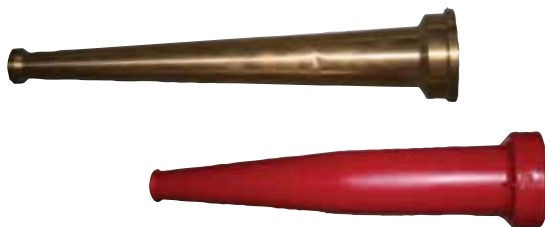

Tapered Nozzles

Buse effile

Size	Length	Material	Part Number
3/4"	6"	Brass	3/4" TB NOZZLE
1"	8"	Brass	1" TB NOZZLE
1-1/4"	10"	Brass	1-1/4" TB NOZZL
1-1/2"	10"	Brass	1-1/2" TB NOZZL
1-1/2"	10"	Red Plastic	1510