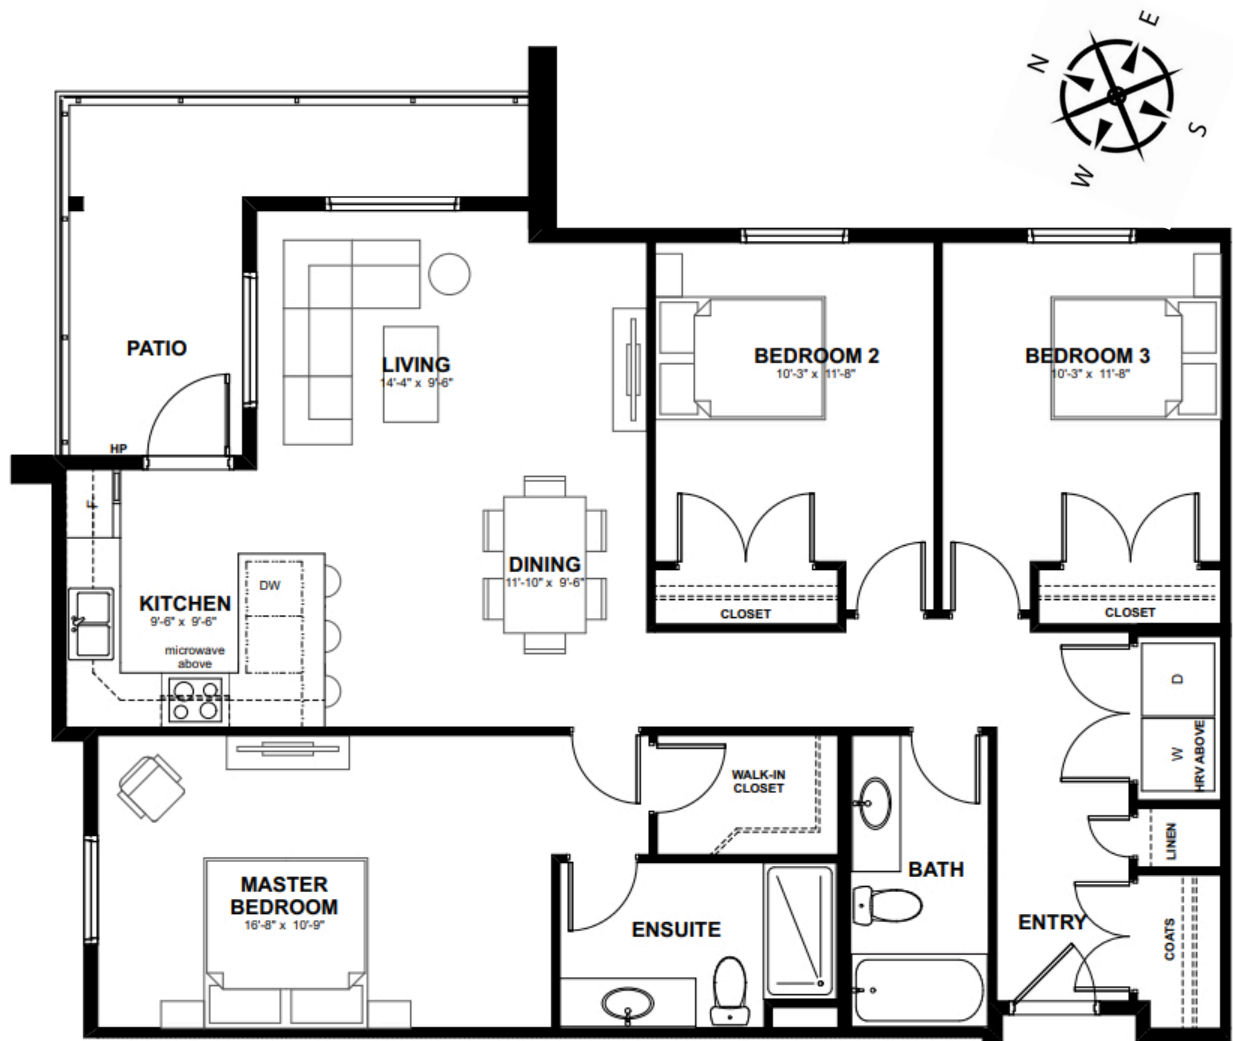

the Waterbury

Unit A
1216 SF

3 BR, 2 Bath

211
311
411

Final plans may have minor variations

**8 Linden Lea
Dartmouth, NS**

**902.389.HOME (4663)
thewaterbury.ca**