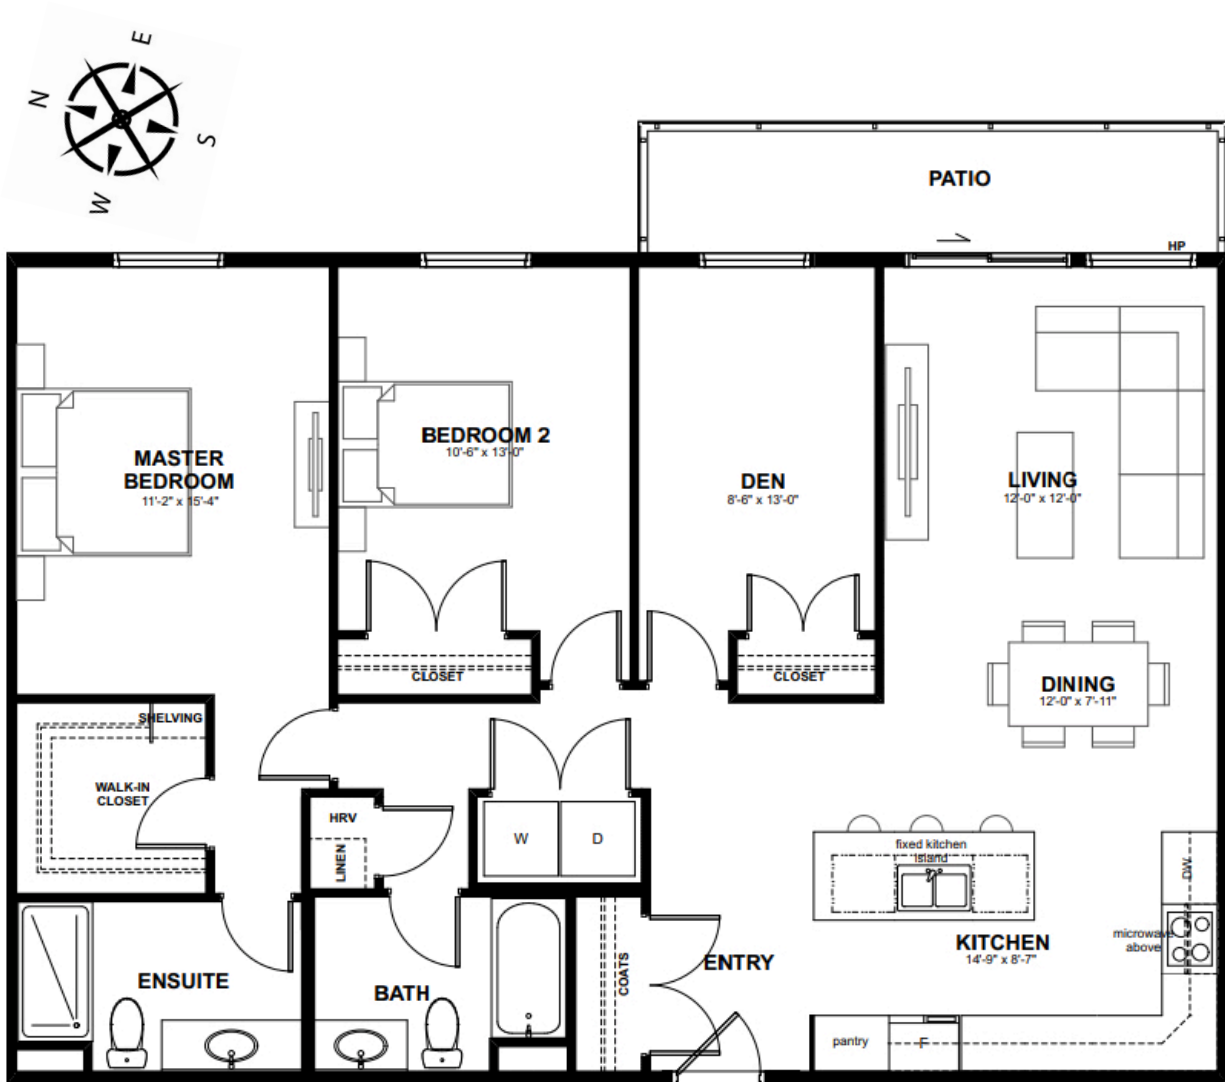

the Waterbury

Unit B
1300 SF

3 BR, 2 Bath

210
310
410

Final plans may have minor variations

**8 Linden Lea
Dartmouth, NS**

**902.389.HOME (4663)
thewaterbury.ca**