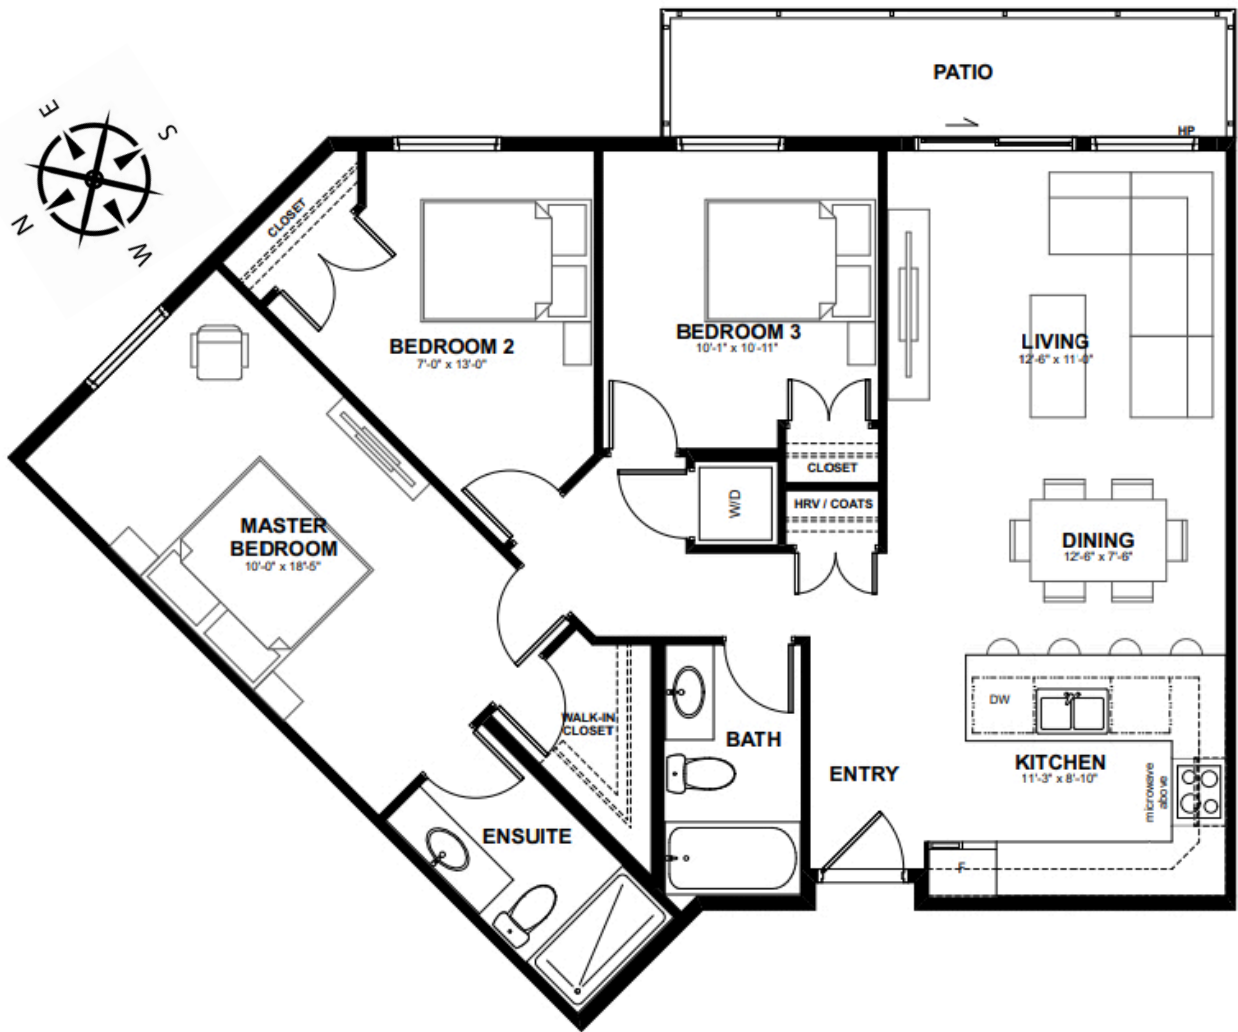

the Waterbury

Unit D
1093 SF

3 BR, 2 Bath

108
208
308
408

Final plans may have minor variations

**8 Linden Lea
Dartmouth, NS**

**902.389.HOME (4663)
thewaterbury.ca**