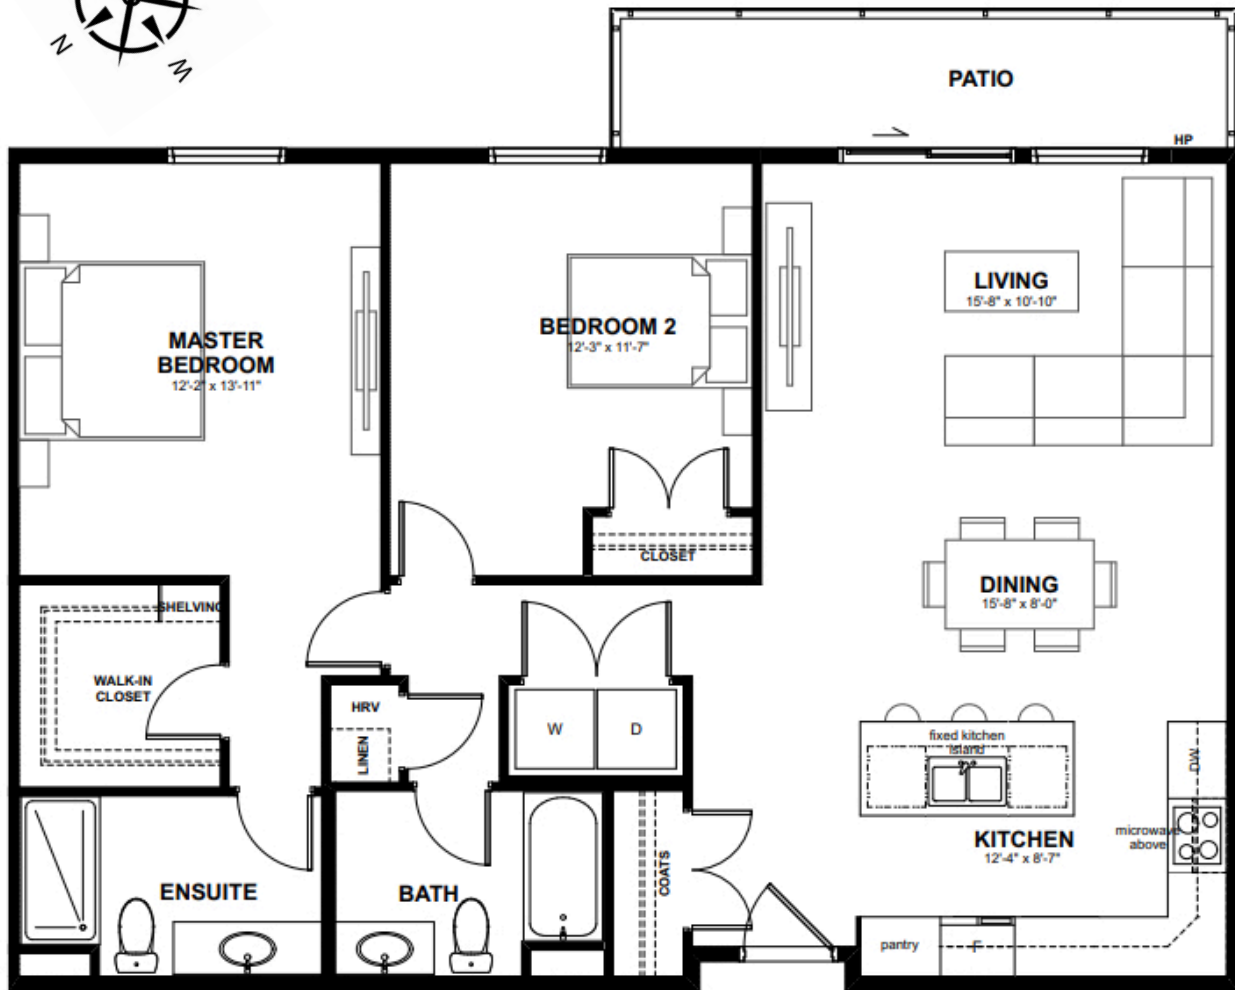

the Waterbury

Unit E
1172 SF

2 BR, 2 Bath

107
207
307
407

Final plans may have minor variations

**8 Linden Lea
Dartmouth, NS**

**902.389.HOME (4663)
thewaterbury.ca**